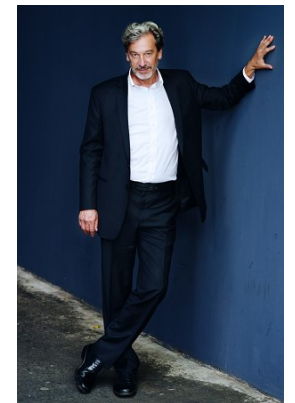

www.stellamodels.com

—
STELLA
MODELS
×

HEIGHT	CHEST	WAIST	SHOES	HAIR	EYES
190	108	95	46	BROWN	GREEN/BROWN