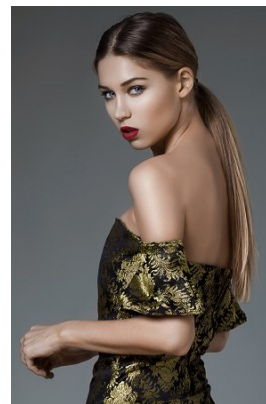

www.stellamodels.com

—
STELLA
MODELS
×

HEIGHT	BUST	DRESS	WAIST	HIPS	SHOES	HAIR	EYES
177	85	34-36	60	90	39	BLONDE	BLUE