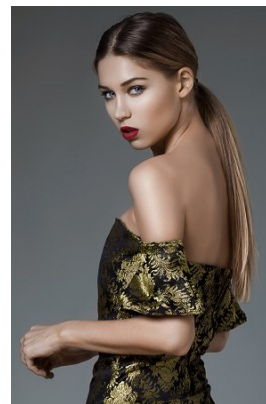

[www.stellamodels.com](http://www.stellamodels.com)

—  
STELLA  
MODELS  
×

HEIGHT	BUST	DRESS	WAIST	HIPS	SHOES	HAIR	EYES
177	85	34-36	60	90	39	BLONDE	BLUE