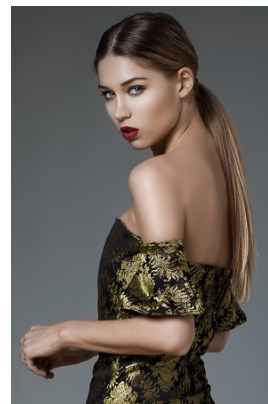

[www.stellamodels.com](http://www.stellamodels.com)

—  
STELLA  
MODELS  
×

HEIGHT	BUST	DRESS	WAIST	HIPS	SHOES	HAIR	EYES
177	85	34-36	60	90	39	BLONDE	BLUE