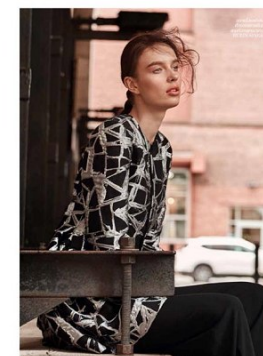

[www.stellamodels.com](http://www.stellamodels.com)

—  
STELLA  
MODELS  
×

HEIGHT	BUST	DRESS	WAIST	HIPS	SHOES	HAIR	EYES
180	80	34	58	89	39	DARK BROWN	BLUE