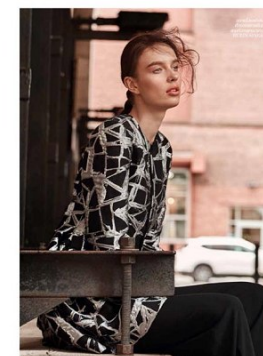

www.stellamodels.com

—
STELLA
MODELS
×

HEIGHT	BUST	DRESS	WAIST	HIPS	SHOES	HAIR	EYES
180	80	34	58	89	39	DARK BROWN	BLUE