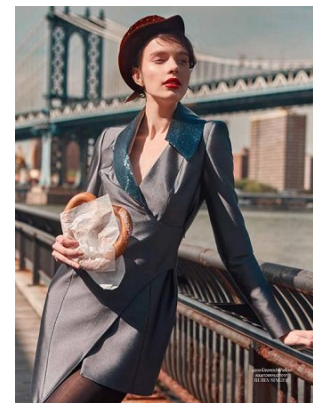

www.stellamodels.com

—
STELLA
MODELS
×

HEIGHT	BUST	DRESS	WAIST	HIPS	SHOES	HAIR	EYES
180	80	34	58	89	39	DARK BROWN	BLUE