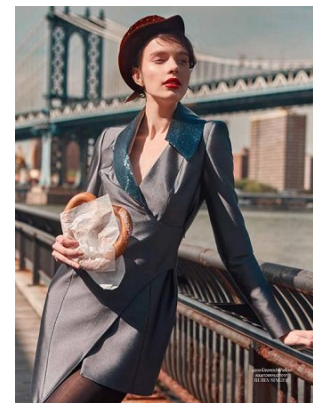

[www.stellamodels.com](http://www.stellamodels.com)

—  
STELLA  
MODELS  
×

HEIGHT	BUST	DRESS	WAIST	HIPS	SHOES	HAIR	EYES
180	80	34	58	89	39	DARK BROWN	BLUE