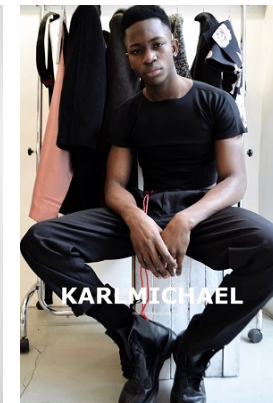

www.stellamodels.com

—
STELLA
MODELS
×

HEIGHT
186

CHEST
95

WAIST
78

SHOES
45

HAIR
DARK BLACK

EYES
BROWN