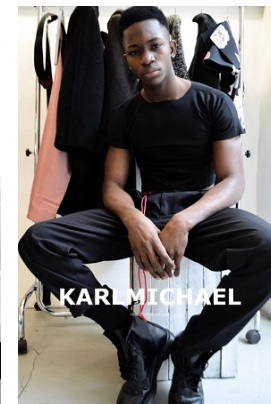

www.stellamodels.com

—
STELLA
MODELS
×

HEIGHT
186

CHEST
97

WAIST
76

SHOES
45

HAIR
DARK BLACK

EYES
BROWN