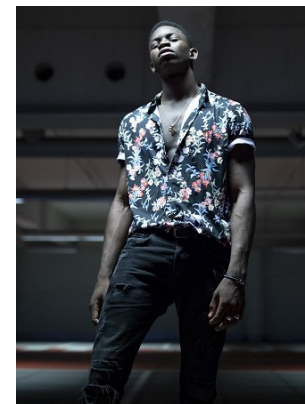

www.stellamodels.com

—
STELLA
MODELS
×

HEIGHT
186

CHEST
97

WAIST
76

SHOES
45

HAIR
DARK BLACK

EYES
BROWN