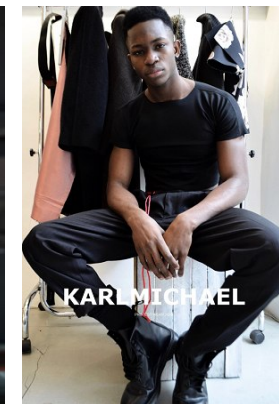

www.stellamodels.com

—
STELLA
MODELS
×

HEIGHT
186

CHEST
97

WAIST
76

SHOES
45

HAIR
DARK BLACK

EYES
BROWN