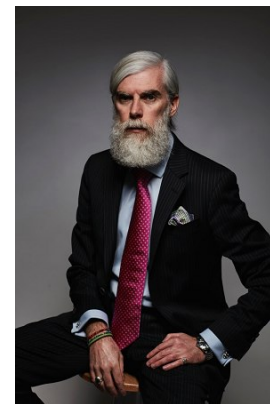

[www.stellamodels.com](http://www.stellamodels.com)

—  
STELLA  
MODELS  
×

HEIGHT	CHEST	WAIST	SHOES	HAIR	EYES
178	90	77	39	WHITE	BLUE