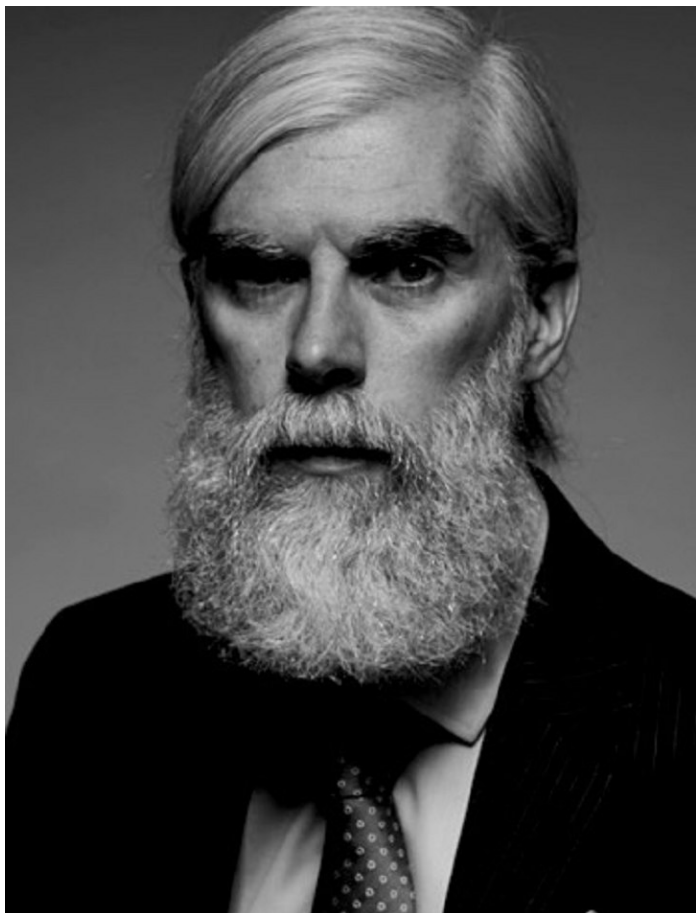

KEVIN BRERETON

T: +43 1 586 90 27

office@stellamodels.com

—
STELLA
MODELS
×

www.stellamodels.com