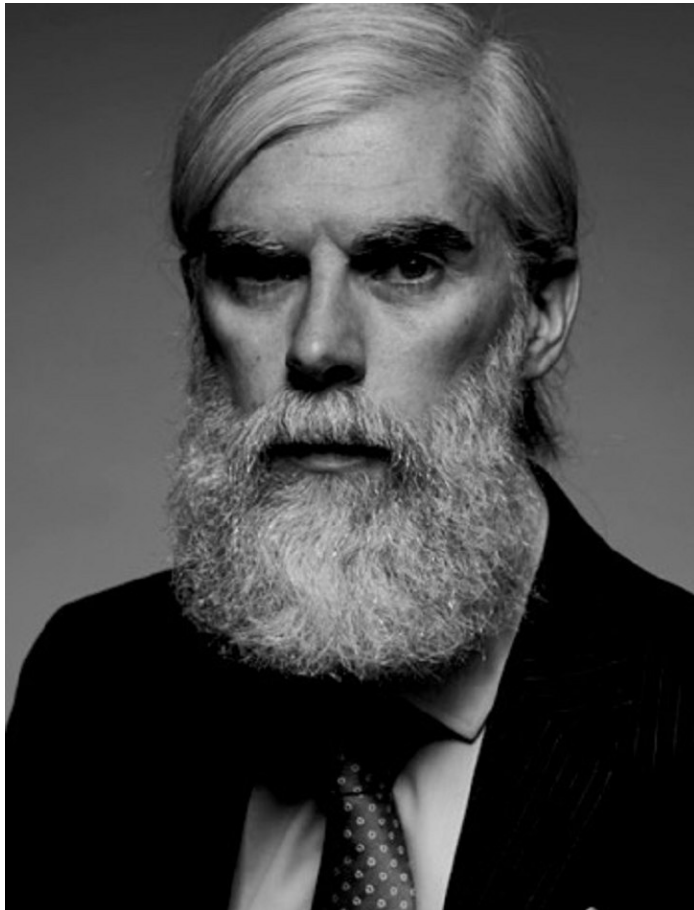

KEVIN BRERETON

T: +43 1 586 90 27

office@stellamodels.com

www.stellamodels.com

—
STELLA
MODELS
×