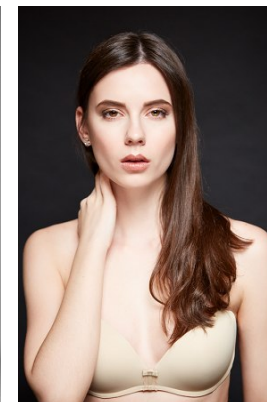

office@stellamodels.com

www.stellamodels.com

HEIGHT	BUST	DRESS	WAIST	HIPS	SHOES	HAIR	EYES
172	79	34	58	89	38	BROWN	GREEN/BROWN