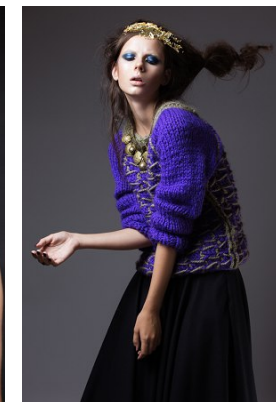

office@stellamodels.com

www.stellamodels.com

HEIGHT	BUST	DRESS	WAIST	HIPS	SHOES	HAIR	EYES
172	79	34	58	89	38	BROWN	GREEN/BROWN