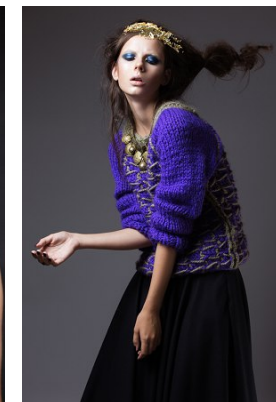

[www.stellamodels.com](http://www.stellamodels.com)

—  
STELLA  
MODELS  
×

HEIGHT	BUST	DRESS	WAIST	HIPS	SHOES	HAIR	EYES
172	79	34	58	89	38	BROWN	GREEN/BROWN