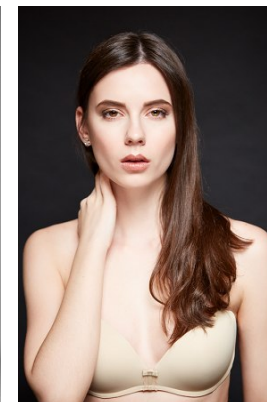

[www.stellamodels.com](http://www.stellamodels.com)

—  
STELLA  
MODELS  
×

HEIGHT	BUST	DRESS	WAIST	HIPS	SHOES	HAIR	EYES
172	79	34	58	89	38	BROWN	GREEN/BROWN