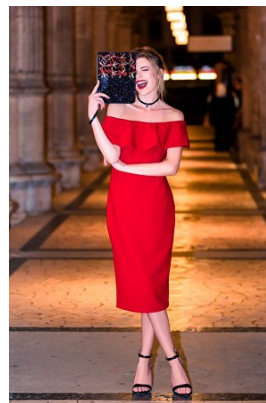

office@stellamodels.com

www.stellamodels.com

HEIGHT	BUST	DRESS	WAIST	HIPS	SHOES	HAIR	EYES
170	89	36	61	86	39	BROWN	BLUE/GREY