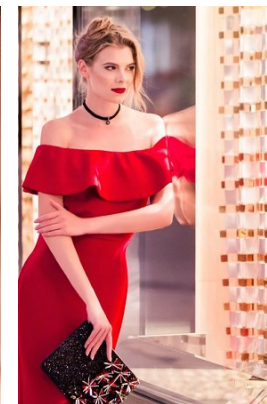

*office@stellamodels.com*

[www.stellamodels.com](http://www.stellamodels.com)

HEIGHT	BUST	DRESS	WAIST	HIPS	SHOES	HAIR	EYES
170	89	36	61	86	39	BROWN	BLUE/GREY