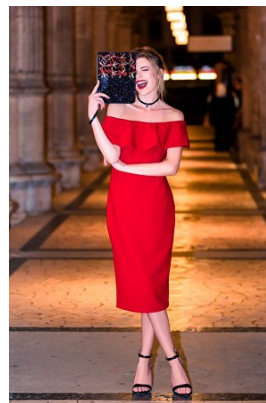

—
STELLA
MODELS
×

www.stellamodels.com

HEIGHT	BUST	DRESS	WAIST	HIPS	SHOES	HAIR	EYES
170	89	36	61	86	39	BROWN	BLUE/GREY