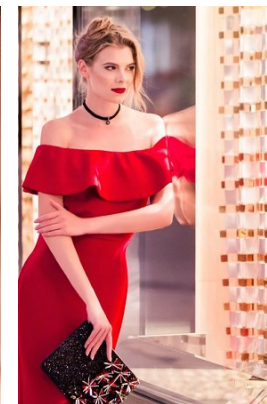

office@stellamodels.com

www.stellamodels.com

HEIGHT	BUST	DRESS	WAIST	HIPS	SHOES	HAIR	EYES
170	89	36	61	86	39	BROWN	BLUE/GREY