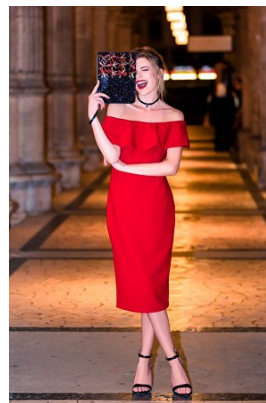

*office@stellamodels.com*

[www.stellamodels.com](http://www.stellamodels.com)

HEIGHT	BUST	DRESS	WAIST	HIPS	SHOES	HAIR	EYES
170	89	36	61	86	39	BROWN	BLUE/GREY