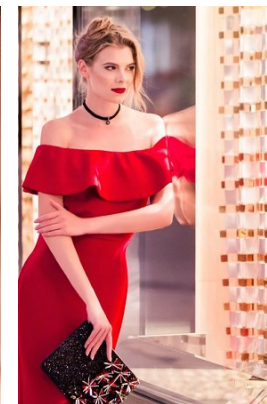

—
STELLA
MODELS
×

www.stellamodels.com

HEIGHT	BUST	DRESS	WAIST	HIPS	SHOES	HAIR	EYES
170	89	36	61	86	39	BROWN	BLUE/GREY