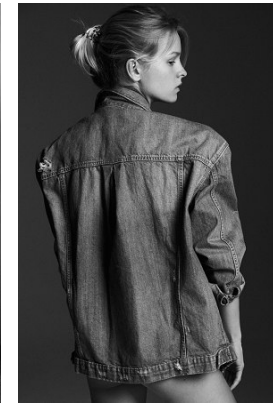

office@stellamodels.com

www.stellamodels.com

HEIGHT	BUST	DRESS	WAIST	HIPS	HAIR	EYES
173	82	34	60	88	BLONDE	GREEN/GREY