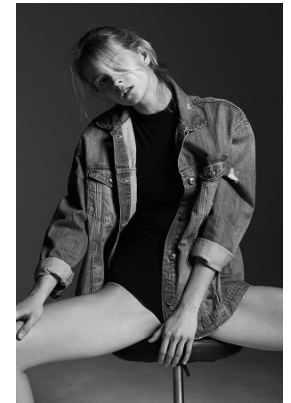

office@stellamodels.com

www.stellamodels.com

HEIGHT	BUST	DRESS	WAIST	HIPS	HAIR	EYES
173	82	34	60	88	BLONDE	GREEN/GREY