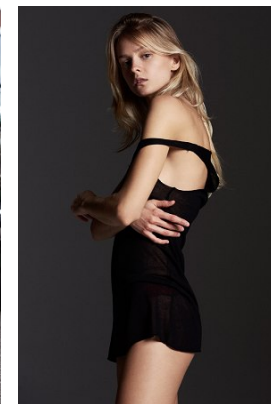

www.stellamodels.com

—
STELLA
MODELS
×

HEIGHT	BUST	DRESS	WAIST	HIPS	HAIR	EYES
173	82	34	60	88	BLONDE	GREEN/GREY