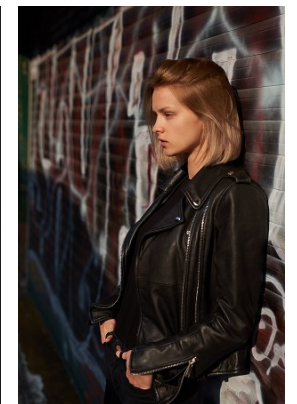

www.stellamodels.com

—
STELLA
MODELS
×

HEIGHT	BUST	DRESS	WAIST	HIPS	HAIR	EYES
173	82	34	60	88	BLONDE	GREEN/GREY