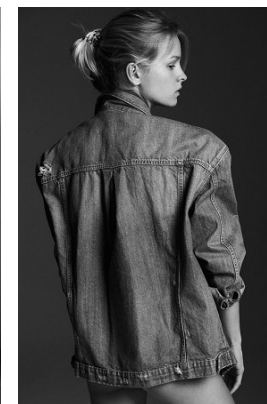

[www.stellamodels.com](http://www.stellamodels.com)

—  
STELLA  
MODELS  
×

HEIGHT	BUST	DRESS	WAIST	HIPS	HAIR	EYES
173	82	34	60	88	BLONDE	GREEN/GREY