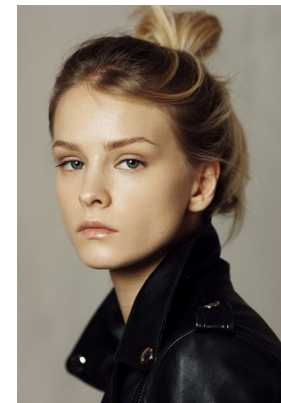

office@stellamodels.com

www.stellamodels.com

HEIGHT	BUST	DRESS	WAIST	HIPS	HAIR	EYES
173	82	34	60	88	BLONDE	GREEN/GREY