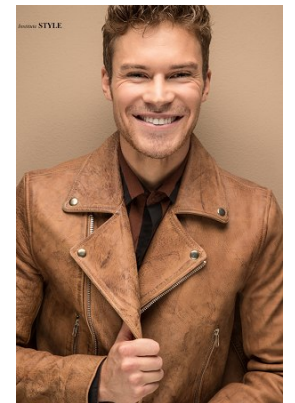

www.stellamodels.com

—
STELLA
MODELS
×

HEIGHT	CHEST	WAIST	SHOES	HAIR	EYES
185	98	79	43	BROWN	GREEN/BROWN