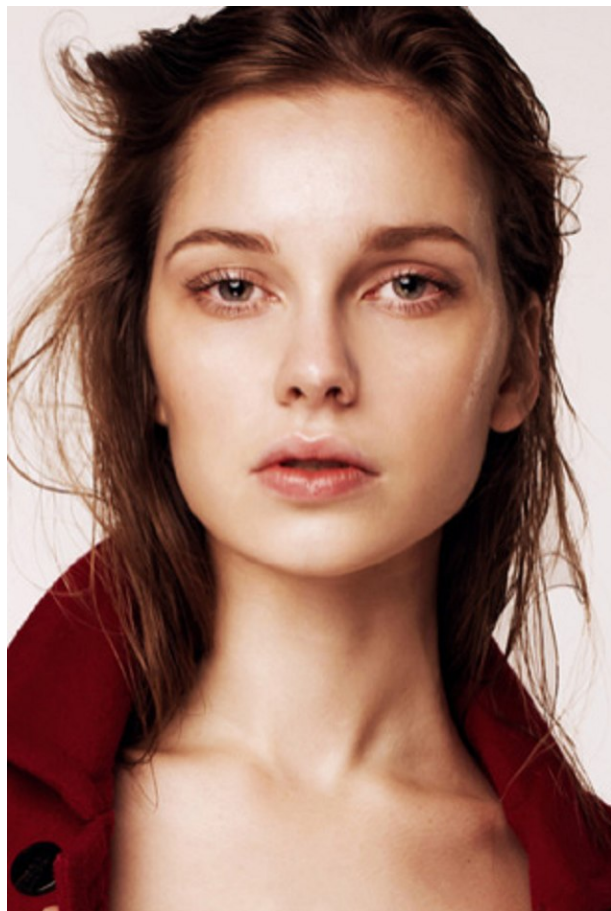

MAGDA K

T: +43 1 586 90 27

office@stellamodels.com

www.stellamodels.com

—
STELLA
MODELS
×