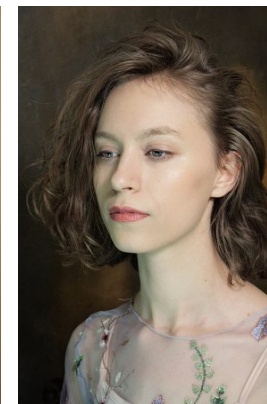

www.stellamodels.com

—
STELLA
MODELS
×

HEIGHT	BUST	DRESS	WAIST	HIPS	SHOES	HAIR	EYES
180	79	34-36	60	89	39	DARK BLONDE	BLUE