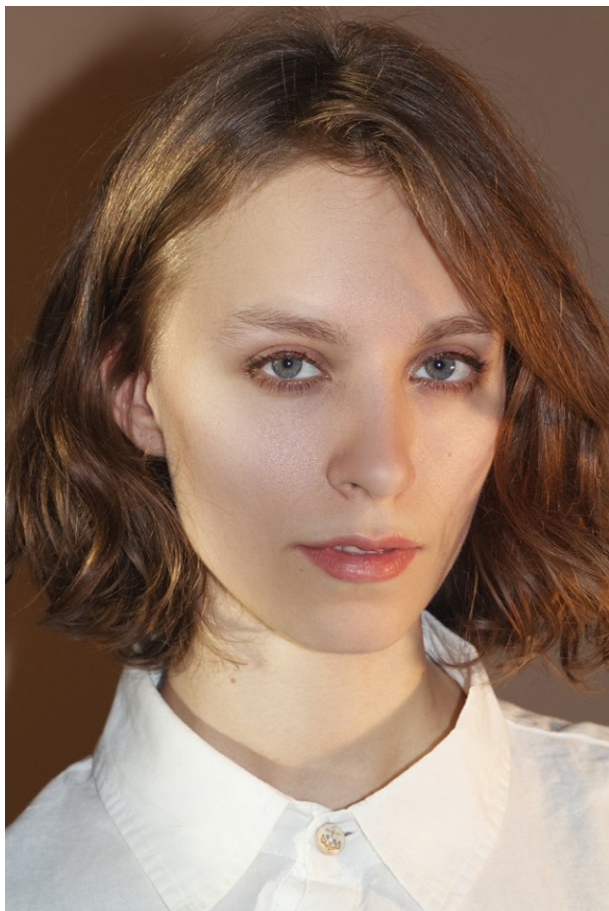

NINA ALSCHER

T: +43 1 586 90 27

office@stellamodels.com

www.stellamodels.com

—
STELLA
MODELS
×