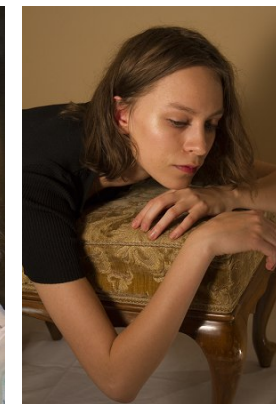

www.stellamodels.com

—
STELLA
MODELS
×

HEIGHT	BUST	DRESS	WAIST	HIPS	SHOES	HAIR	EYES
180	79	34-36	60	89	39	DARK BLONDE	BLUE