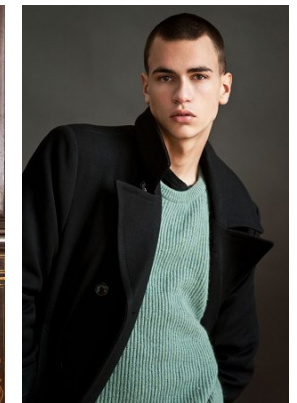

www.stellamodels.com

—
STELLA
MODELS
×

HEIGHT
189

CHEST
89

WAIST
71

SHOES
43

HAIR
BROWN

EYES
BROWN