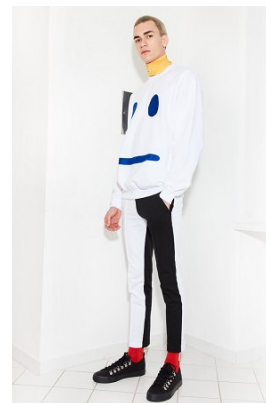

[www.stellamodels.com](http://www.stellamodels.com)

—  
STELLA  
MODELS  
×

HEIGHT  
189

CHEST  
89

WAIST  
71

SHOES  
43

HAIR  
BROWN

EYES  
BROWN