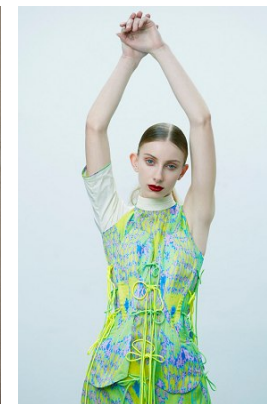

[www.stellamodels.com](http://www.stellamodels.com)

—  
STELLA  
MODELS  
×

HEIGHT	BUST	DRESS	WAIST	HIPS	SHOES	HAIR	EYES
173	81	34-36	62	88	41	BLONDE	BLUE