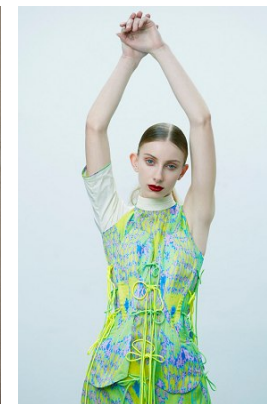

www.stellamodels.com

—
STELLA
MODELS
×

HEIGHT	BUST	DRESS	WAIST	HIPS	SHOES	HAIR	EYES
173	81	34-36	62	88	41	BLONDE	BLUE