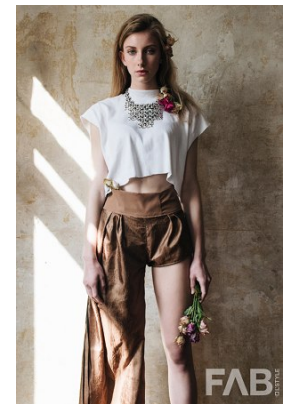

[www.stellamodels.com](http://www.stellamodels.com)

—  
STELLA  
MODELS  
×

HEIGHT	BUST	DRESS	WAIST	HIPS	SHOES	HAIR	EYES
173	81	34-36	62	88	41	BLONDE	BLUE