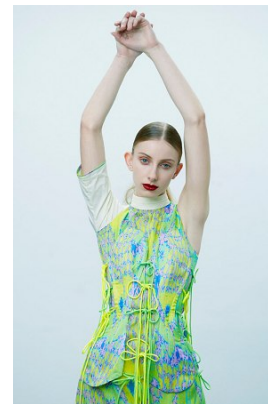

[www.stellamodels.com](http://www.stellamodels.com)

—  
STELLA  
MODELS  
×

HEIGHT	BUST	DRESS	WAIST	HIPS	SHOES	HAIR	EYES
173	81	34-36	62	88	41	BLONDE	BLUE