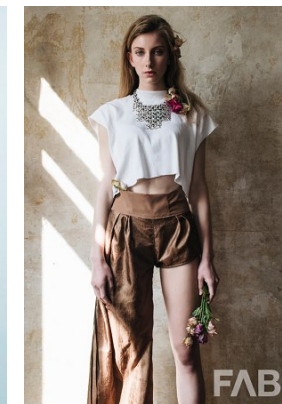

www.stellamodels.com

—
STELLA
MODELS
×

HEIGHT	BUST	DRESS	WAIST	HIPS	SHOES	HAIR	EYES
173	81	34-36	62	88	41	BLONDE	BLUE