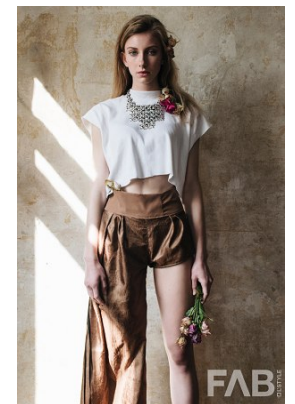

[www.stellamodels.com](http://www.stellamodels.com)

—  
STELLA  
MODELS  
×

  
CHRISTINE WEISCHIEDER  
Photo: Christine Weischeder

FAB

HEIGHT	BUST	DRESS	WAIST	HIPS	SHOES	HAIR	EYES
173	81	34-36	62	88	41	BLONDE	BLUE