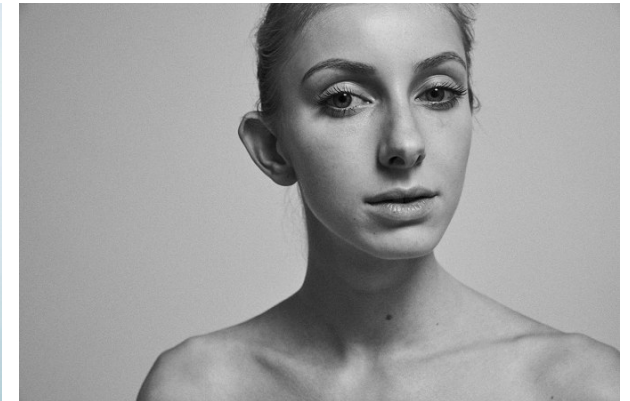

[www.stellamodels.com](http://www.stellamodels.com)

—  
STELLA  
MODELS  
×

  
CHRISTINE WEISCHIEDER  
Photo: Christine Weischeder

FAB

HEIGHT	BUST	DRESS	WAIST	HIPS	SHOES	HAIR	EYES
173	81	34-36	62	88	41	BLONDE	BLUE