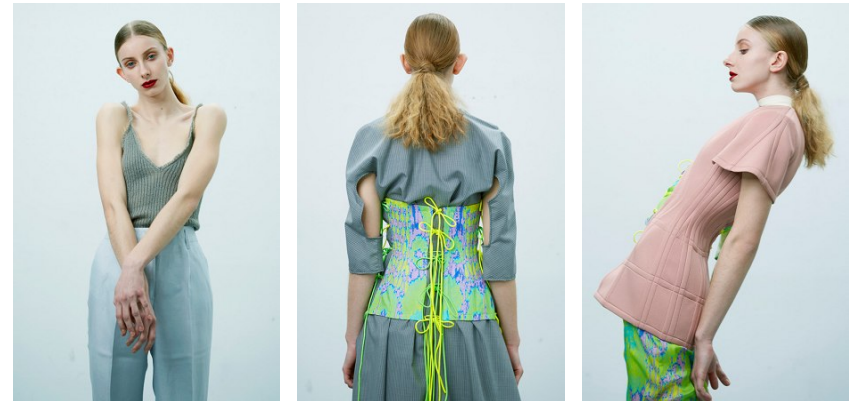

www.stellamodels.com

—
STELLA
MODELS
×

HEIGHT	BUST	DRESS	WAIST	HIPS	SHOES	HAIR	EYES
173	81	34-36	62	88	41	BLONDE	BLUE