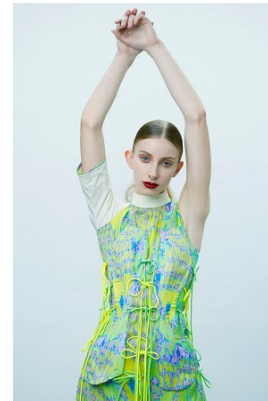

[www.stellamodels.com](http://www.stellamodels.com)

—  
STELLA  
MODELS  
×

  
CHRISTINE WEISCHIEDER  
Photo: Christine Weischeder

FAB

HEIGHT	BUST	DRESS	WAIST	HIPS	SHOES	HAIR	EYES
173	81	34-36	62	88	41	BLONDE	BLUE