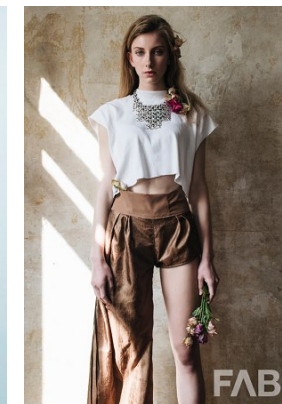

[www.stellamodels.com](http://www.stellamodels.com)

—  
STELLA  
MODELS  
×

HEIGHT	BUST	DRESS	WAIST	HIPS	SHOES	HAIR	EYES
173	81	34-36	62	88	41	BLONDE	BLUE