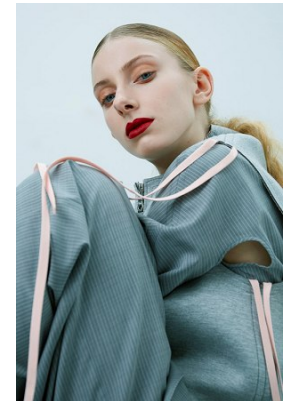

[www.stellamodels.com](http://www.stellamodels.com)

—  
STELLA  
MODELS  
×

  
CHRISTINE WEISCHEDER  
Photo: Christine Weischeder

HEIGHT	BUST	DRESS	WAIST	HIPS	SHOES	HAIR	EYES
173	81	34-36	62	88	41	BLONDE	BLUE