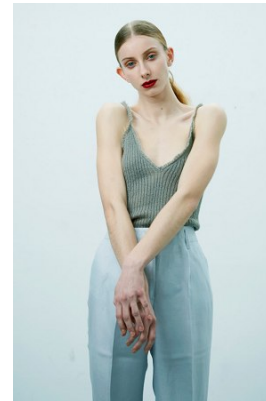

[www.stellamodels.com](http://www.stellamodels.com)

—  
STELLA  
MODELS  
×

  
CHRISTINE WEISCHEDER  
Photo: Christine Weischeder

HEIGHT	BUST	DRESS	WAIST	HIPS	SHOES	HAIR	EYES
173	81	34-36	62	88	41	BLONDE	BLUE