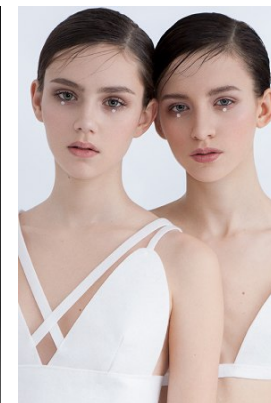

—
STELLA
MODELS
×

www.stellamodels.com

HEIGHT	BUST	DRESS	WAIST	HIPS	SHOES	HAIR	EYES
177	83	36	59	89	39	BROWN	GREEN