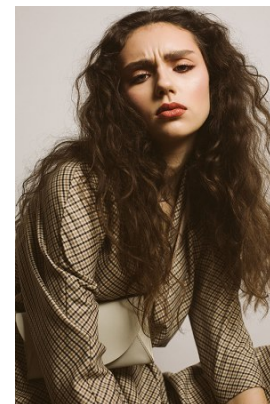

www.stellamodels.com

—
STELLA
MODELS
×

HEIGHT	BUST	DRESS	WAIST	HIPS	SHOES	HAIR	EYES
177	83	36	59	89	39	BROWN	GREEN