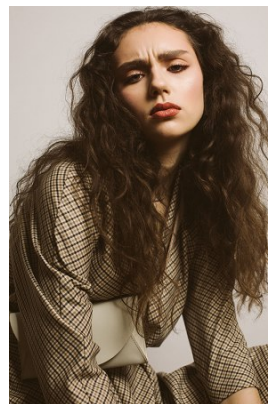

[www.stellamodels.com](http://www.stellamodels.com)

—  
STELLA  
MODELS  
×

HEIGHT	BUST	DRESS	WAIST	HIPS	SHOES	HAIR	EYES
177	83	36	59	89	39	BROWN	GREEN