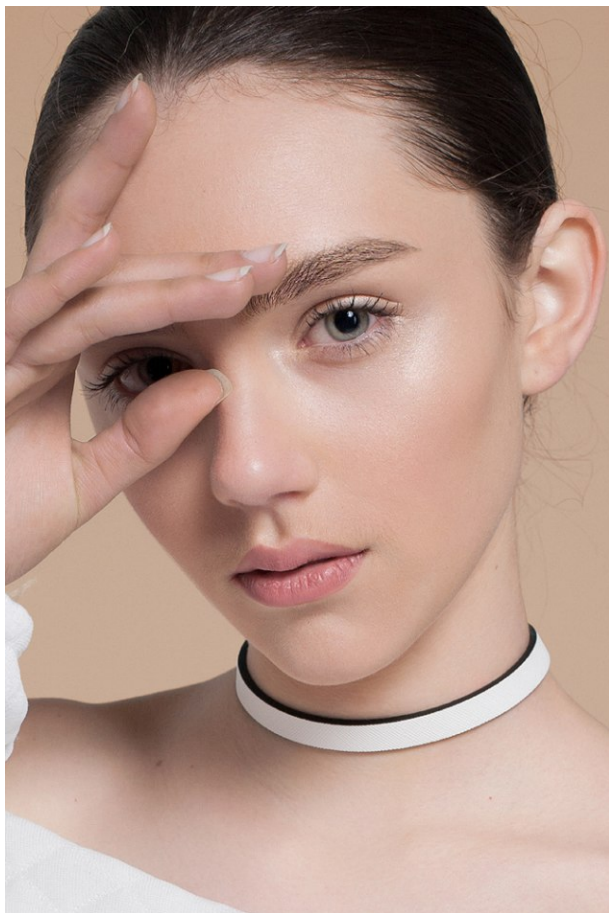

SOFIYA MATSEYKO

T: +43 1 586 90 27

office@stellamodels.com

—
STELLA
MODELS
×

www.stellamodels.com