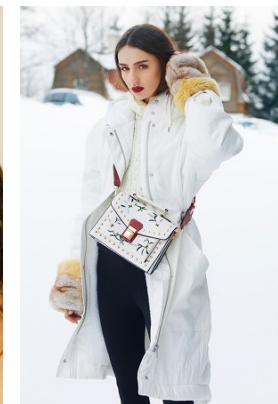

[www.stellamodels.com](http://www.stellamodels.com)

—  
STELLA  
MODELS  
×

HEIGHT	BUST	DRESS	WAIST	HIPS	SHOES	HAIR	EYES
177	83	36	59	89	39	BROWN	GREEN