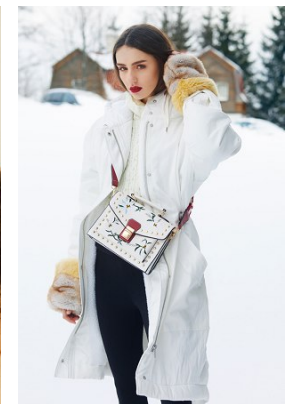

www.stellamodels.com

—
STELLA
MODELS
×

HEIGHT	BUST	DRESS	WAIST	HIPS	SHOES	HAIR	EYES
177	83	36	59	89	39	BROWN	GREEN