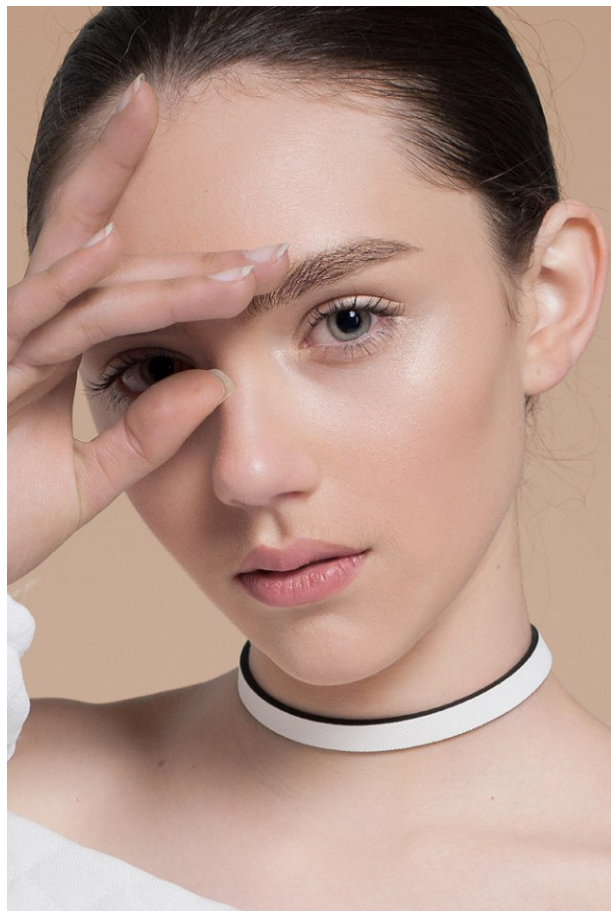

SOFIYA MATSEYKO

T: +43 1 586 90 27

office@stellamodels.com

www.stellamodels.com

—
STELLA
MODELS
×