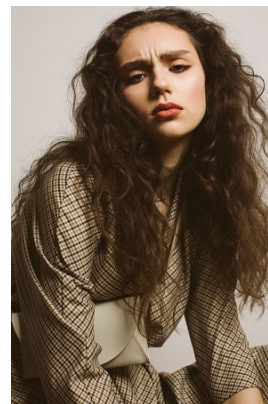

www.stellamodels.com

—
STELLA
MODELS
×

HEIGHT	BUST	DRESS	WAIST	HIPS	SHOES	HAIR	EYES
177	83	36	59	89	39	BROWN	GREEN