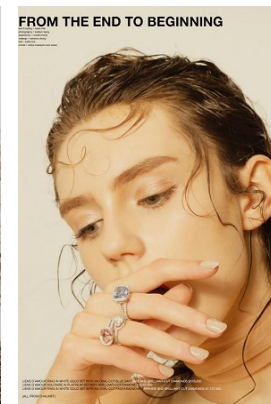

[www.stellamodels.com](http://www.stellamodels.com)

—  
STELLA  
MODELS  
×

HEIGHT	BUST	DRESS	WAIST	HIPS	SHOES	HAIR	EYES
177	83	36	59	89	39	BROWN	GREEN