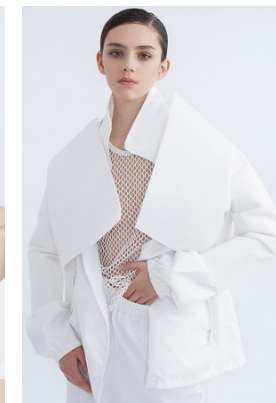

—
STELLA
MODELS
×

www.stellamodels.com

HEIGHT	BUST	DRESS	WAIST	HIPS	SHOES	HAIR	EYES
177	83	36	59	89	39	BROWN	GREEN