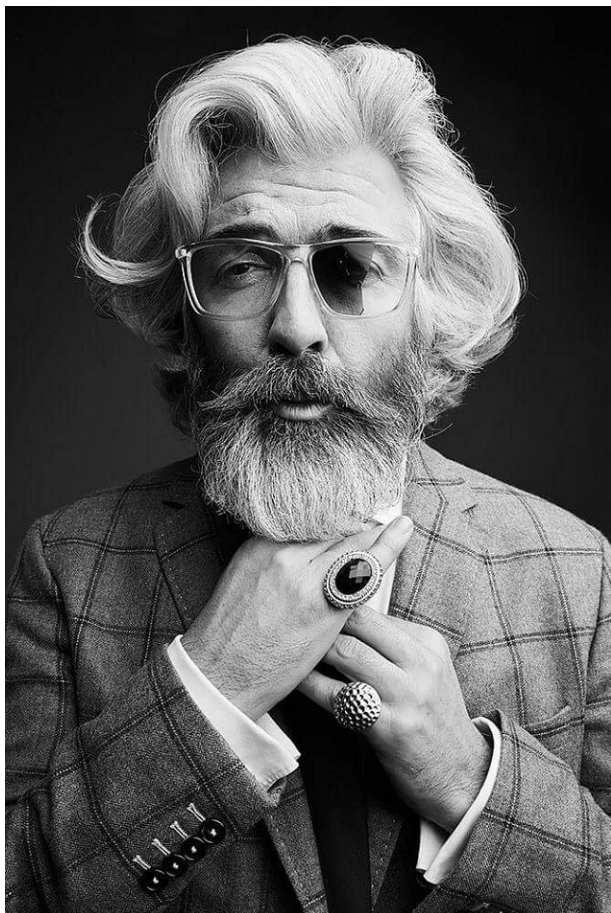

BORIS DJURIC

T: +43 1 586 90 27

office@stellamodels.com

www.stellamodels.com

—
STELLA
MODELS
×