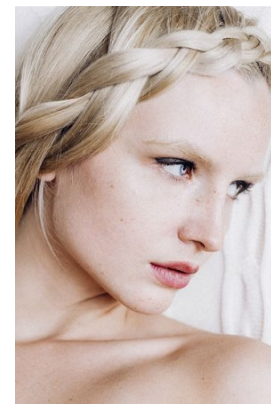

[www.stellamodels.com](http://www.stellamodels.com)

—  
STELLA  
MODELS  
×

HEIGHT	BUST	DRESS	WAIST	HIPS	SHOES	HAIR	EYES
177	87	34	62	88	37	BLONDE	BLUE