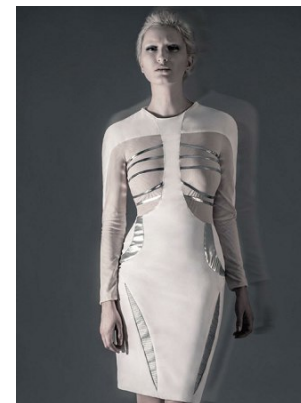

www.stellamodels.com

STELLA  
MODELS

HEIGHT	BUST	DRESS	WAIST	HIPS	SHOES	HAIR	EYES
177	88	34-36	62	89	39	BLONDE	GREEN