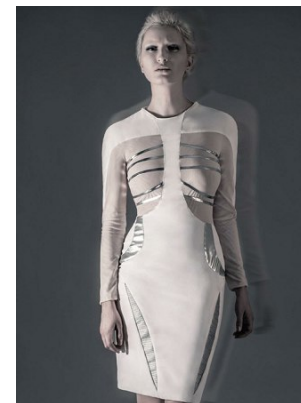

www.stellamodels.com

STELLA
MODELS

| | | | | | | | |
|--------|------|-------|-------|------|-------|--------|-------|
| HEIGHT | BUST | DRESS | WAIST | HIPS | SHOES | HAIR | EYES |
| 177 | 88 | 34-36 | 62 | 89 | 39 | BLONDE | GREEN |