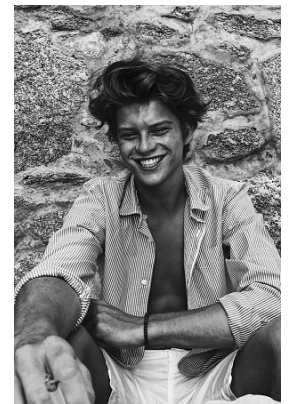

www.stellamodels.com

—
STELLA
MODELS
×

HEIGHT
187

CHEST
88

WAIST
68

SHOES
43.5

HAIR
BROWN VENETIAN

EYES
HAZEL