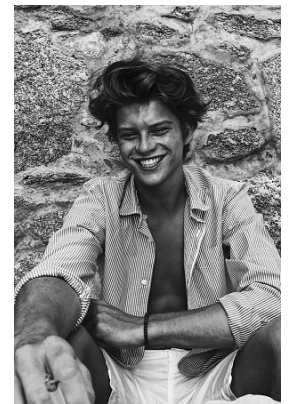

[www.stellamodels.com](http://www.stellamodels.com)

—  
STELLA  
MODELS  
×

HEIGHT  
187

CHEST  
88

WAIST  
68

SHOES  
43.5

HAIR  
BROWN VENETIAN

EYES  
HAZEL