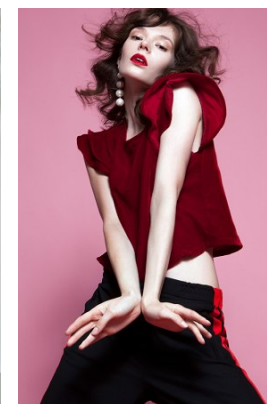

www.stellamodels.com

—
STELLA
MODELS
×

HEIGHT	DRESS	WAIST	HIPS	SHOES	HAIR	EYES
176	34	59	89	39	BROWN	BROWN