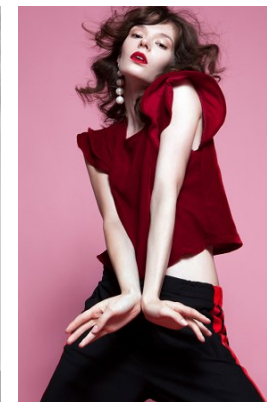

[www.stellamodels.com](http://www.stellamodels.com)

—  
STELLA  
MODELS  
×

HEIGHT	DRESS	WAIST	HIPS	SHOES	HAIR	EYES
176	34	59	89	39	BROWN	BROWN