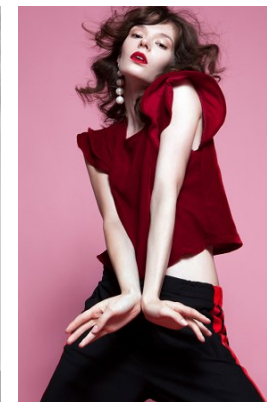

www.stellamodels.com

—
STELLA
MODELS
×

HEIGHT	DRESS	WAIST	HIPS	SHOES	HAIR	EYES
176	34	59	89	39	BROWN	BROWN