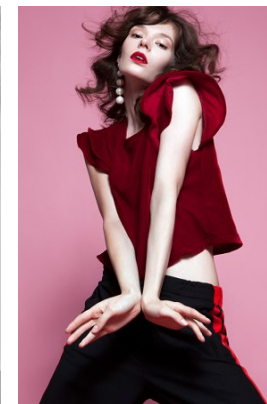

www.stellamodels.com

—
STELLA
MODELS
×

HEIGHT	DRESS	WAIST	HIPS	SHOES	HAIR	EYES
176	34	59	89	39	BROWN	BROWN