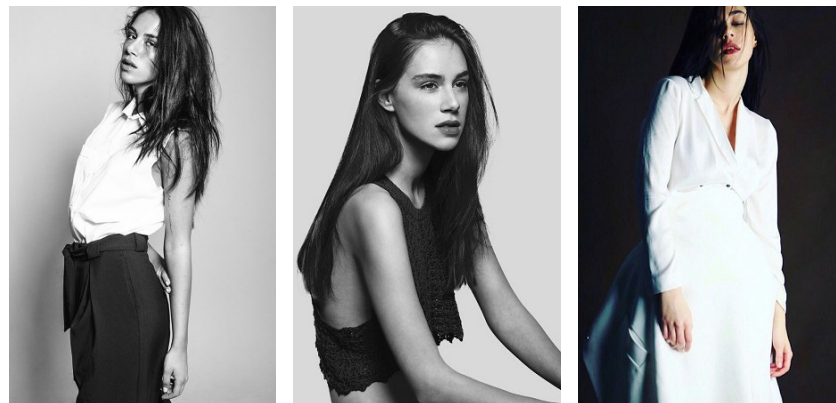

www.stellamodels.com

—
STELLA
MODELS
×

HEIGHT	BUST	DRESS	WAIST	HIPS	SHOES	HAIR	EYES
179	85	36	60	90	40.5	BROWN	BROWN