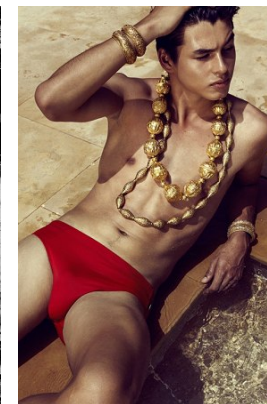

www.stellamodels.com

—
STELLA
MODELS
×

HEIGHT	CHEST	WAIST	SHOES	HAIR	EYES
189	94	78	45	BLACK	BROWN