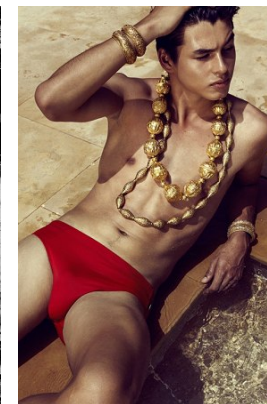

[www.stellamodels.com](http://www.stellamodels.com)

—  
STELLA  
MODELS  
×

HEIGHT	CHEST	WAIST	SHOES	HAIR	EYES
189	94	78	45	BLACK	BROWN