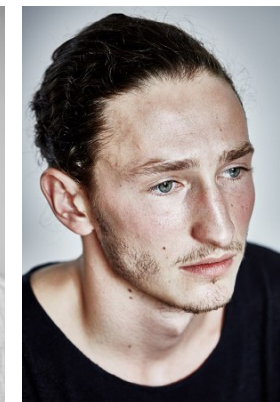

www.stellamodels.com

—
STELLA
MODELS
×

HEIGHT	CHEST	WAIST	SHOES	HAIR	EYES
180	92	80	44.5	BROWN	BLUE/GREEN