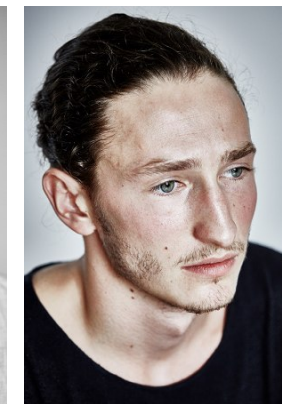

www.stellamodels.com

—
STELLA
MODELS
×

HEIGHT	CHEST	WAIST	SHOES	HAIR	EYES
180	92	80	44.5	BROWN	BLUE/GREEN