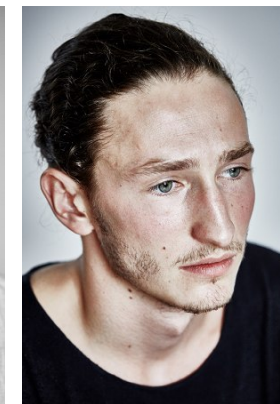

www.stellamodels.com

—
STELLA
MODELS
×

HEIGHT	CHEST	WAIST	SHOES	HAIR	EYES
180	92	80	44.5	BROWN	BLUE/GREEN