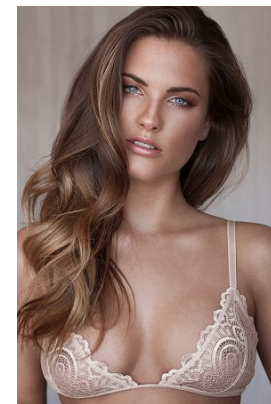

[www.stellamodels.com](http://www.stellamodels.com)

—  
STELLA  
MODELS  
×

HEIGHT	BUST	DRESS	WAIST	HIPS	SHOES	HAIR	EYES
173	85	34-36	64	91	38	LIGHT BROWN	BLUE