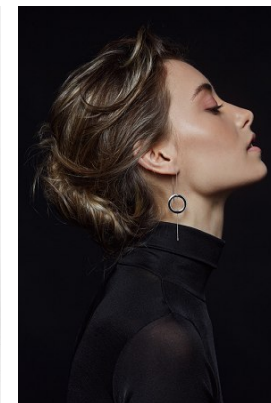

[www.stellamodels.com](http://www.stellamodels.com)

—  
STELLA  
MODELS  
×

HEIGHT	BUST	DRESS	WAIST	HIPS	SHOES	HAIR	EYES
177	81	36	62	92	40	DIRTY BLONDE	GREEN/BROWN