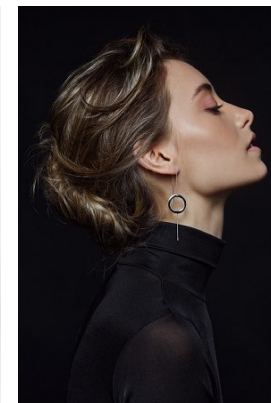

—  
STELLA  
MODELS  
×

[www.stellamodels.com](http://www.stellamodels.com)

HEIGHT	BUST	DRESS	WAIST	HIPS	SHOES	HAIR	EYES
177	81	36	62	92	40	DIRTY BLONDE	GREEN/BROWN