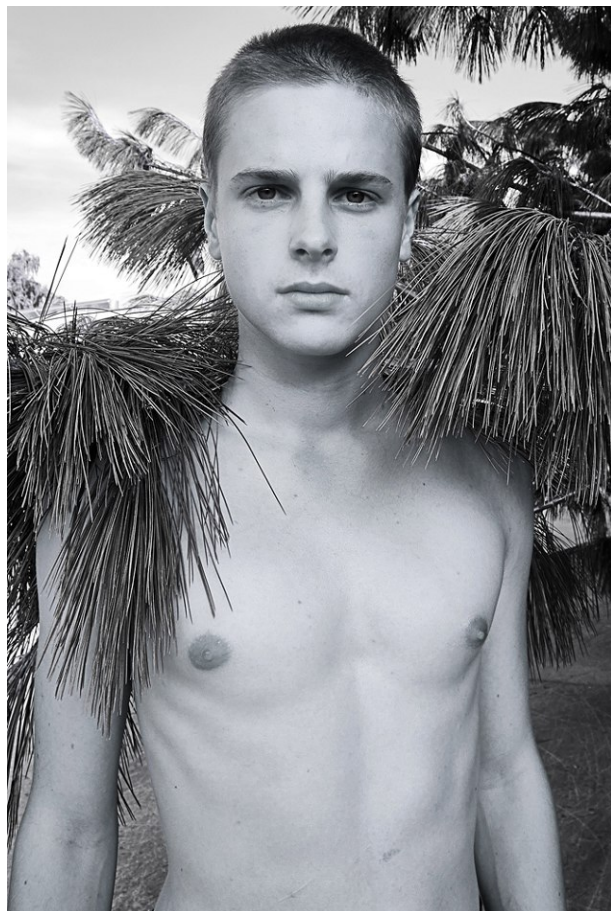

EMILE DE GANAY

T: +43 1 586 90 27

office@stellamodels.com

www.stellamodels.com

—
STELLA
MODELS
×