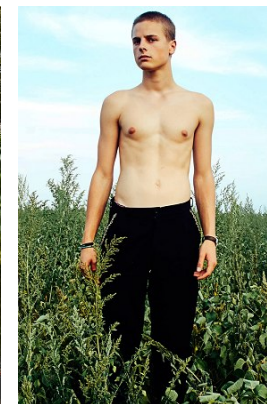

www.stellamodels.com

—
STELLA
MODELS
×

HEIGHT	CHEST	WAIST	SHOES	HAIR	EYES
185	86	70	43	DARK BLONDE	BLUE/GREY