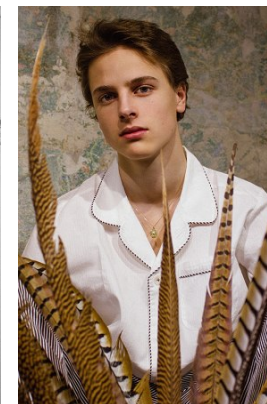

[www.stellamodels.com](http://www.stellamodels.com)

—  
STELLA  
MODELS  
×

HEIGHT	CHEST	WAIST	SHOES	HAIR	EYES
185	86	70	43	DARK BLONDE	BLUE/GREY