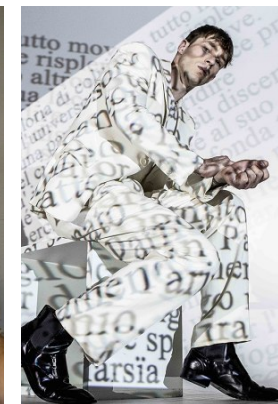

STELLA  
MODELS

www.stellamodels.com

HEIGHT	CHEST	WAIST	SHOES	HAIR	EYES
188	98	79	44	BROWN	BLUE