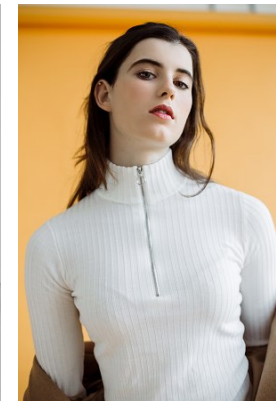

—
STELLA
MODELS

www.stellamodels.com

HEIGHT	BUST	DRESS	WAIST	HIPS	SHOES	HAIR	EYES
181	80	36	60	86	40	BROWN	GREEN