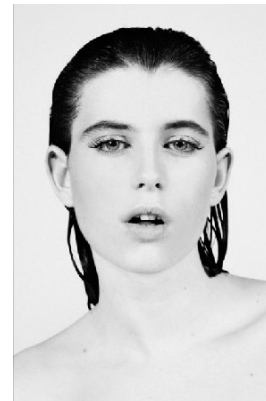

—
STELLA
MODELS

www.stellamodels.com

HEIGHT	BUST	DRESS	WAIST	HIPS	SHOES	HAIR	EYES
181	80	36	60	86	40	BROWN	GREEN