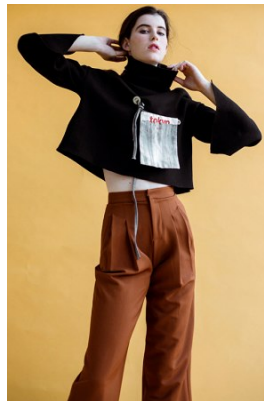

—
STELLA
MODELS

www.stellamodels.com

HEIGHT	BUST	DRESS	WAIST	HIPS	SHOES	HAIR	EYES
181	80	36	60	86	40	BROWN	GREEN