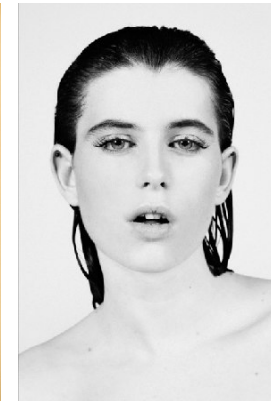

—
STELLA
MODELS

www.stellamodels.com

HEIGHT	BUST	DRESS	WAIST	HIPS	SHOES	HAIR	EYES
181	80	36	60	86	40	BROWN	GREEN