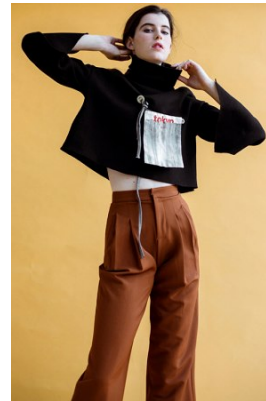

—
STELLA
MODELS

www.stellamodels.com

HEIGHT	BUST	DRESS	WAIST	HIPS	SHOES	HAIR	EYES
181	80	36	60	86	40	BROWN	GREEN