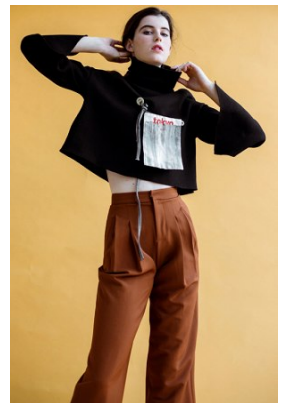

—
STELLA
MODELS

www.stellamodels.com

HEIGHT	BUST	DRESS	WAIST	HIPS	SHOES	HAIR	EYES
181	80	36	60	86	40	BROWN	GREEN