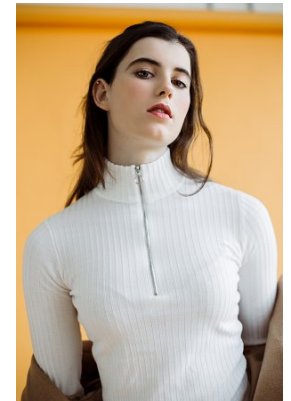

—
STELLA
MODELS

www.stellamodels.com

HEIGHT	BUST	DRESS	WAIST	HIPS	SHOES	HAIR	EYES
181	80	36	60	86	40	BROWN	GREEN