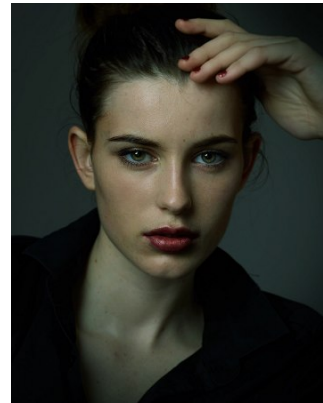

—
STELLA
MODELS

www.stellamodels.com

HEIGHT	BUST	DRESS	WAIST	HIPS	SHOES	HAIR	EYES
181	80	36	60	86	40	BROWN	GREEN