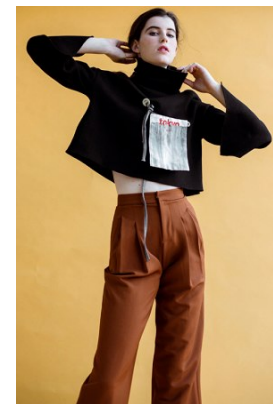

—
STELLA
MODELS

www.stellamodels.com

HEIGHT	BUST	DRESS	WAIST	HIPS	SHOES	HAIR	EYES
181	80	36	60	86	40	BROWN	GREEN