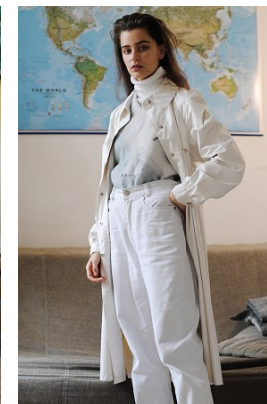

—  
STELLA  
MODELS  
×

[www.stellamodels.com](http://www.stellamodels.com)

HEIGHT	BUST	DRESS	WAIST	HIPS	SHOES	HAIR	EYES
175	76	32-34	58	85	37	BROWN	BLUE/GREEN