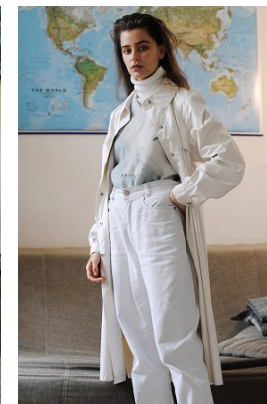

—  
STELLA  
MODELS  
×

[www.stellamodels.com](http://www.stellamodels.com)

HEIGHT	BUST	DRESS	WAIST	HIPS	SHOES	HAIR	EYES
175	82	32-34	57	85	37	BROWN	BLUE/GREEN