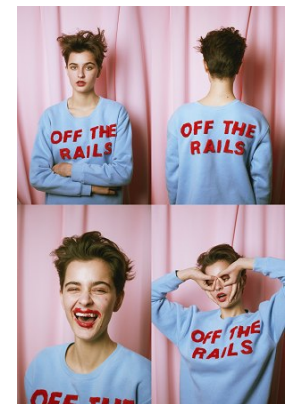

www.stellamodels.com

—
STELLA
MODELS
×

HEIGHT	BUST	DRESS	WAIST	HIPS	SHOES	HAIR	EYES
175	82	32-34	57	85	37	BROWN	BLUE/GREEN