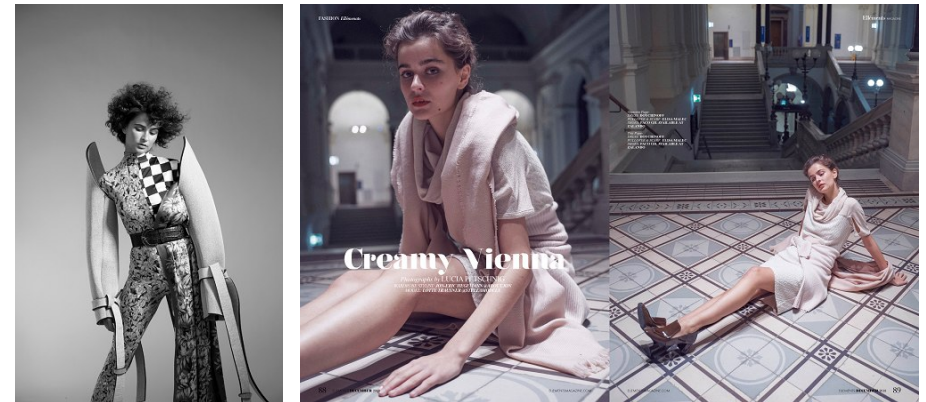

www.stellamodels.com

—
STELLA
MODELS
×

HEIGHT	BUST	DRESS	WAIST	HIPS	SHOES	HAIR	EYES
175	82	32-34	57	85	37	BROWN	BLUE/GREEN