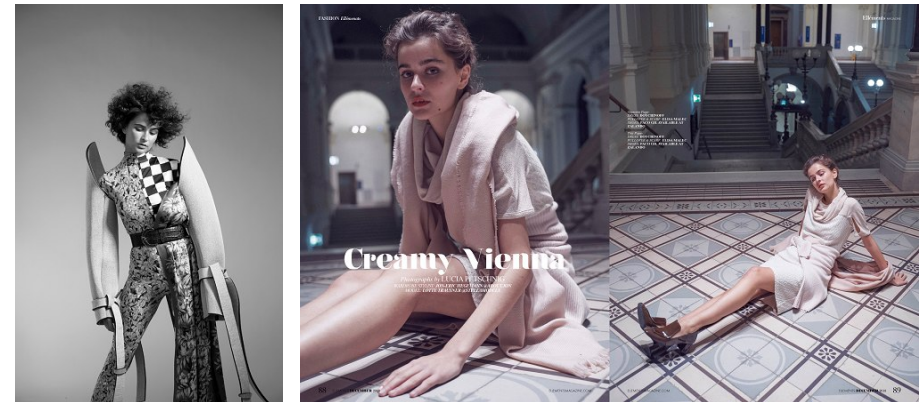

[www.stellamodels.com](http://www.stellamodels.com)

—  
STELLA  
MODELS  
×

HEIGHT	BUST	DRESS	WAIST	HIPS	SHOES	HAIR	EYES
175	82	32-34	57	85	37	BROWN	BLUE/GREEN