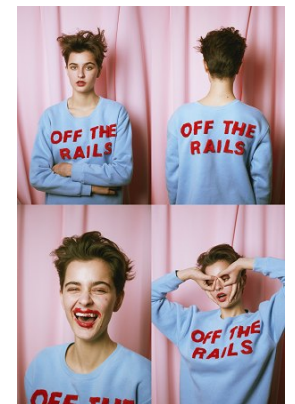

[www.stellamodels.com](http://www.stellamodels.com)

—  
STELLA  
MODELS  
×

HEIGHT	BUST	DRESS	WAIST	HIPS	SHOES	HAIR	EYES
175	82	32-34	57	85	37	BROWN	BLUE/GREEN