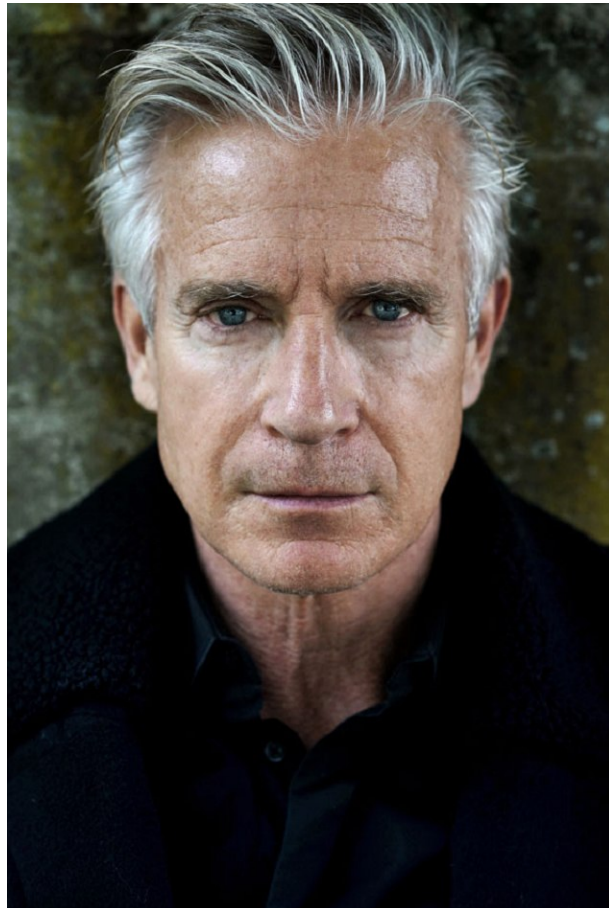

—

CLAUDE LANGLOIS

T: +43 1 586 90 27

office@stellamodels.com

www.stellamodels.com

—

STELLA
MODELS