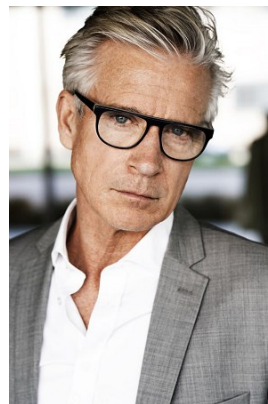

—
STELLA
MODELS

www.stellamodels.com

HEIGHT	CHEST	WAIST	SHOES	HAIR	EYES
185	108	97	44	SALT AND PEPPER	BLUE