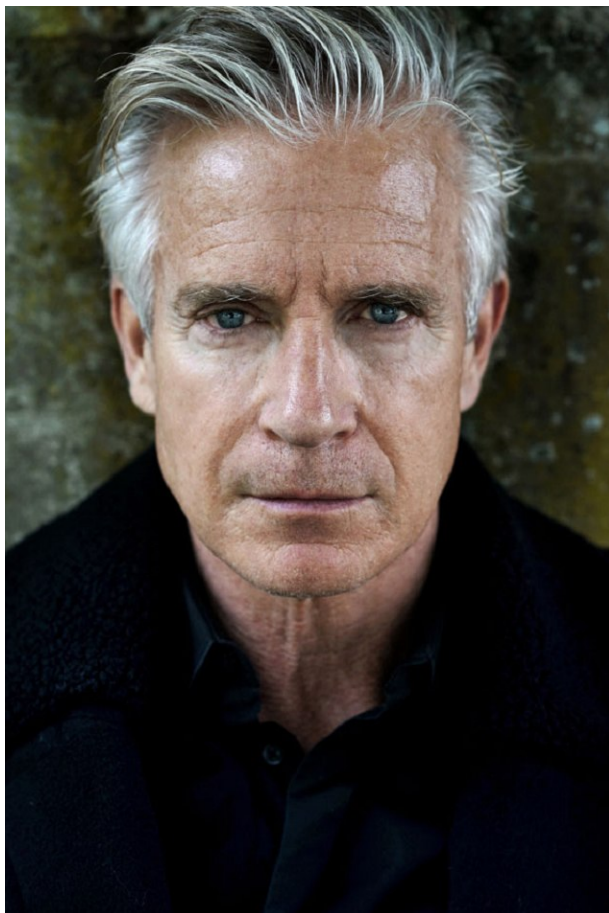

—

CLAUDE LANGLOIS

T: +43 1 586 90 27

office@stellamodels.com

www.stellamodels.com

—

STELLA
MODELS