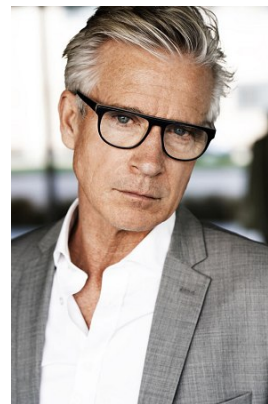

CLAUDE LANGLOIS

T: +43 1 586 90 27

office@stellamodels.com

www.stellamodels.com

—

STELLA
MODELS

HEIGHT	CHEST	WAIST	SHOES	HAIR	EYES
185	108	97	44	SALT AND PEPPER	BLUE