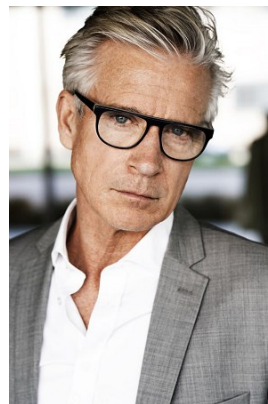

—  
STELLA  
MODELS

[www.stellamodels.com](http://www.stellamodels.com)

HEIGHT	CHEST	WAIST	SHOES	HAIR	EYES
185	108	97	44	SALT AND PEPPER	BLUE