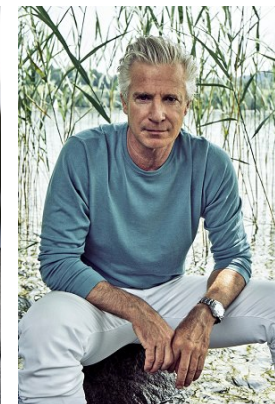

CLAUDE LANGLOIS

T: +43 1 586 90 27

office@stellamodels.com

www.stellamodels.com

—

STELLA
MODELS

HEIGHT	CHEST	WAIST	SHOES	HAIR	EYES
185	108	97	44	SALT AND PEPPER	BLUE