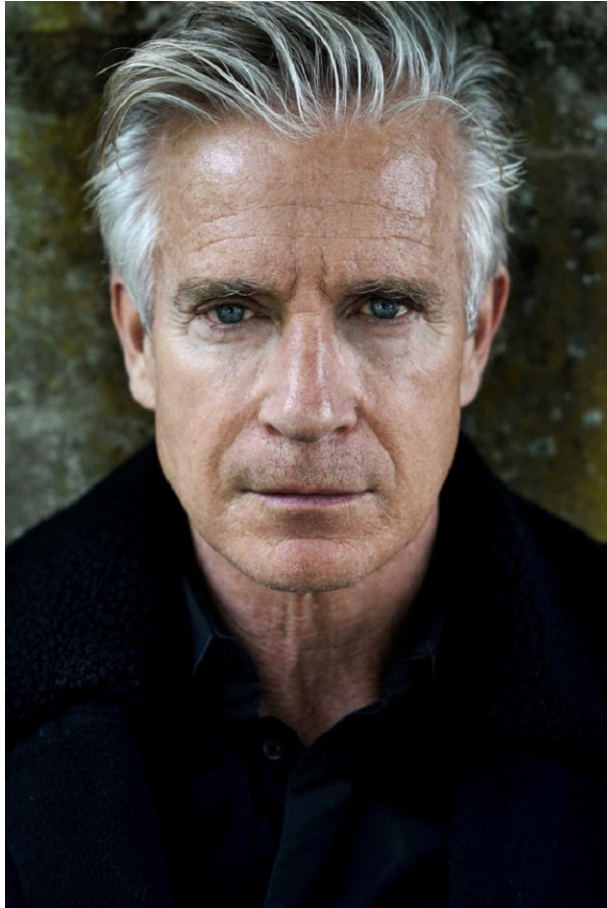

—
CLAUDE LANGLOIS

T: +43 1 586 90 27

office@stellamodels.com

www.stellamodels.com

—
STELLA
MODELS
×