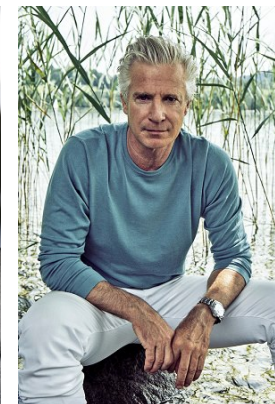

CLAUDE LANGLOIS

T: +43 1 586 90 27

*office@stellamodels.com*

[www.stellamodels.com](http://www.stellamodels.com)

—

STELLA  
MODELS

HEIGHT	CHEST	WAIST	SHOES	HAIR	EYES
185	108	97	44	SALT AND PEPPER	BLUE