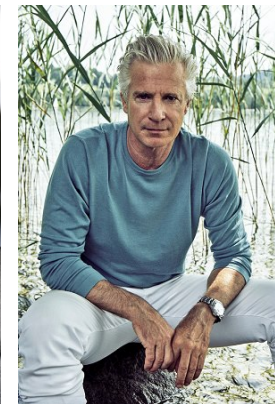

www.stellamodels.com

—
STELLA
MODELS
×

HEIGHT	CHEST	WAIST	SHOES	HAIR	EYES
185	108	97	44	SALT AND PEPPER	BLUE