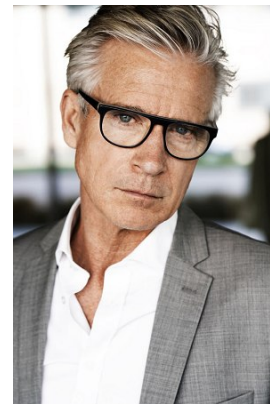

www.stellamodels.com

—
STELLA
MODELS
×

HEIGHT	CHEST	WAIST	SHOES	HAIR	EYES
185	108	97	44	SALT AND PEPPER	BLUE