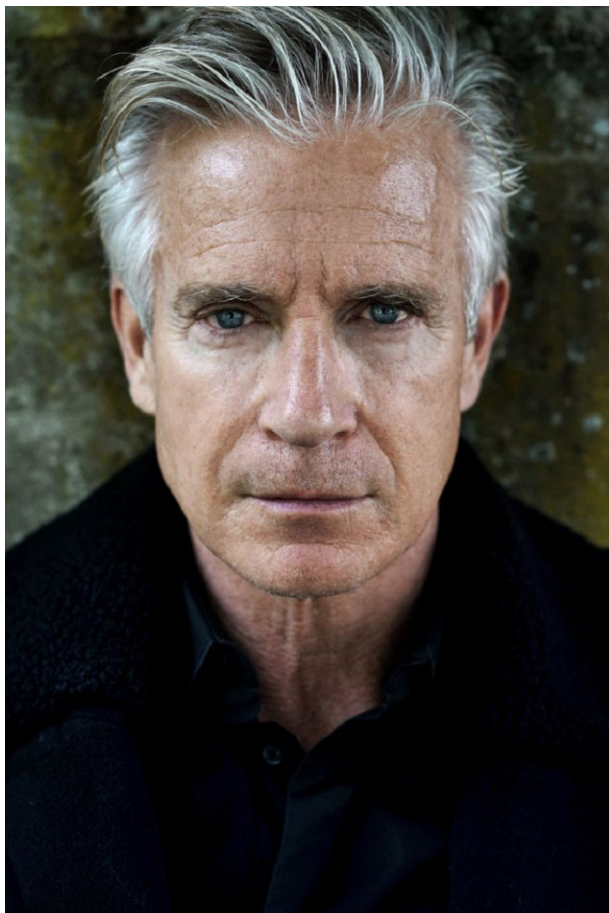

—
CLAUDE LANGLOIS

T: +43 1 586 90 27

office@stellamodels.com

—
STELLA
MODELS

www.stellamodels.com