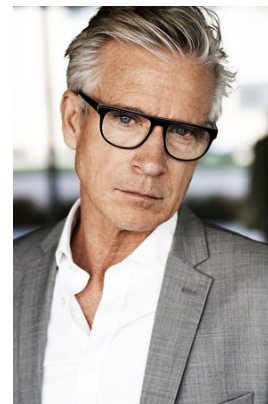

CLAUDE LANGLOIS

T: +43 1 586 90 27

office@stellamodels.com

www.stellamodels.com

—

STELLA
MODELS

HEIGHT	CHEST	WAIST	SHOES	HAIR	EYES
185	108	97	44	SALT AND PEPPER	BLUE