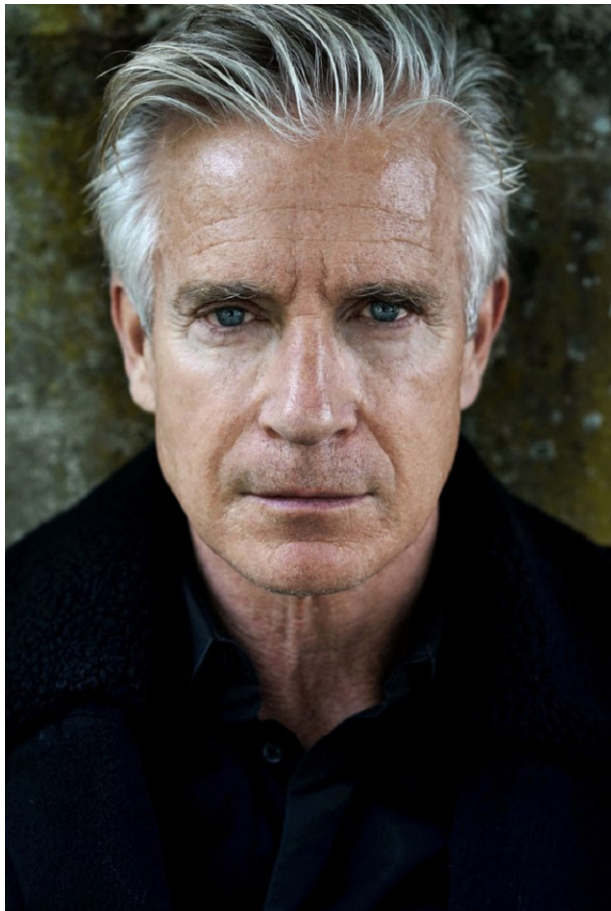

—
CLAUDE LANGLOIS

T: +43 1 586 90 27

office@stellamodels.com

—
STELLA
MODELS

www.stellamodels.com