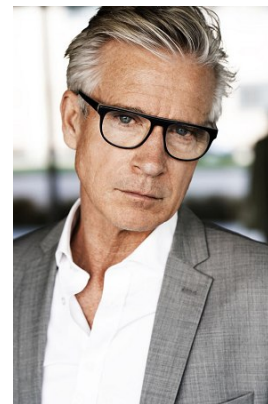

CLAUDE LANGLOIS

T: +43 1 586 90 27

*office@stellamodels.com*

[www.stellamodels.com](http://www.stellamodels.com)

—

STELLA  
MODELS

HEIGHT	CHEST	WAIST	SHOES	HAIR	EYES
185	108	97	44	SALT AND PEPPER	BLUE