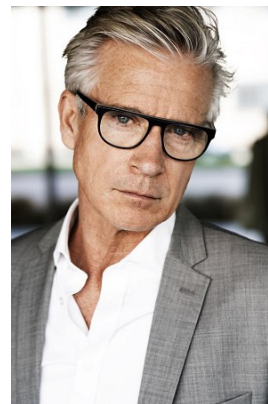

CLAUDE LANGLOIS

T: +43 1 586 90 27

*office@stellamodels.com*

[www.stellamodels.com](http://www.stellamodels.com)

—

STELLA  
MODELS

HEIGHT	CHEST	WAIST	SHOES	HAIR	EYES
185	108	97	44	SALT AND PEPPER	BLUE