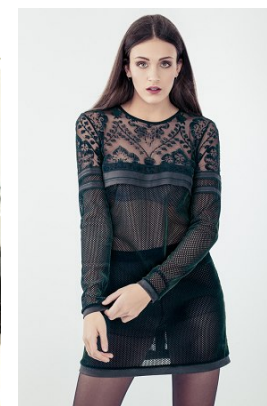

www.stellamodels.com

—
STELLA
MODELS
×

HEIGHT	BUST	DRESS	WAIST	HIPS	SHOES	HAIR	EYES
180	80	36	62	91	39.5	BROWN	BLUE/GREY