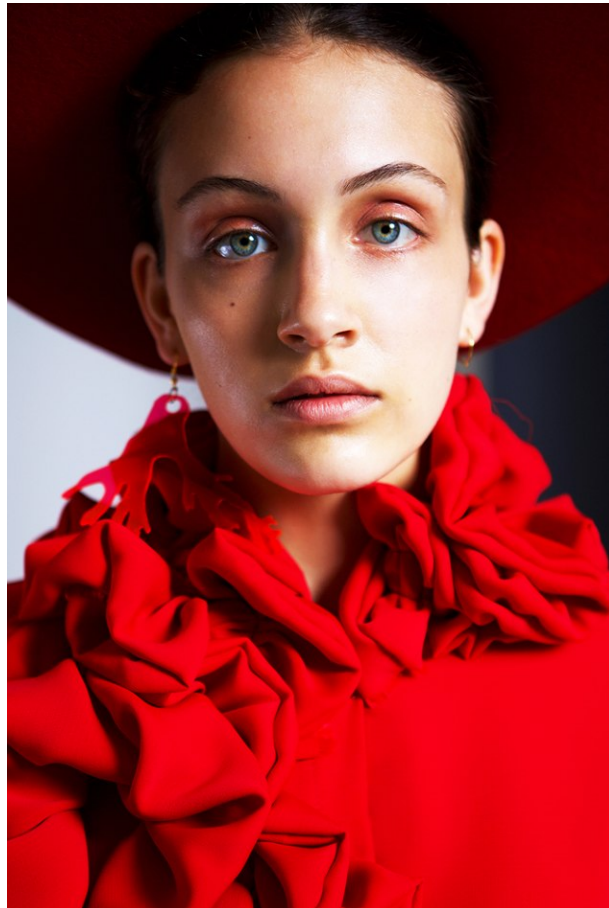

LUISE BÜHLER

T: +43 1 586 90 27

office@stellamodels.com

www.stellamodels.com

—
STELLA
MODELS
×