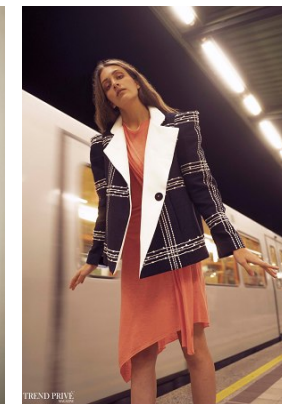

www.stellamodels.com

—
STELLA
MODELS
×

HEIGHT	BUST	DRESS	WAIST	HIPS	SHOES	HAIR	EYES
180	80	36	62	91	39.5	BROWN	BLUE/GREY