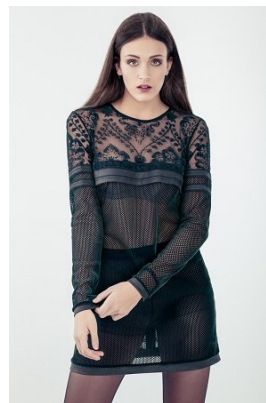

—
STELLA
MODELS

www.stellamodels.com

HEIGHT	BUST	DRESS	WAIST	HIPS	SHOES	HAIR	EYES
180	80	36	62	91	39.5	BROWN	BLUE/GREY