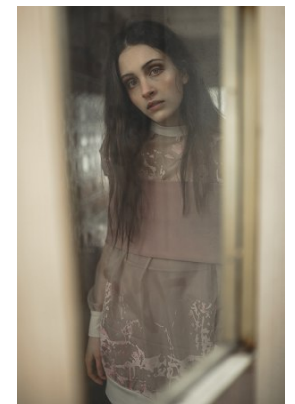

[www.stellamodels.com](http://www.stellamodels.com)

—  
STELLA  
MODELS  
×

HEIGHT	BUST	DRESS	WAIST	HIPS	SHOES	HAIR	EYES
180	80	36	62	91	39.5	BROWN	BLUE/GREY