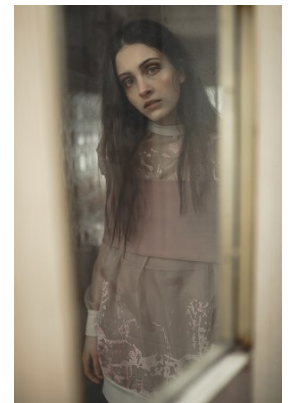

[www.stellamodels.com](http://www.stellamodels.com)

—  
STELLA  
MODELS  
×

HEIGHT	BUST	DRESS	WAIST	HIPS	SHOES	HAIR	EYES
180	80	36	62	91	39.5	BROWN	BLUE/GREY