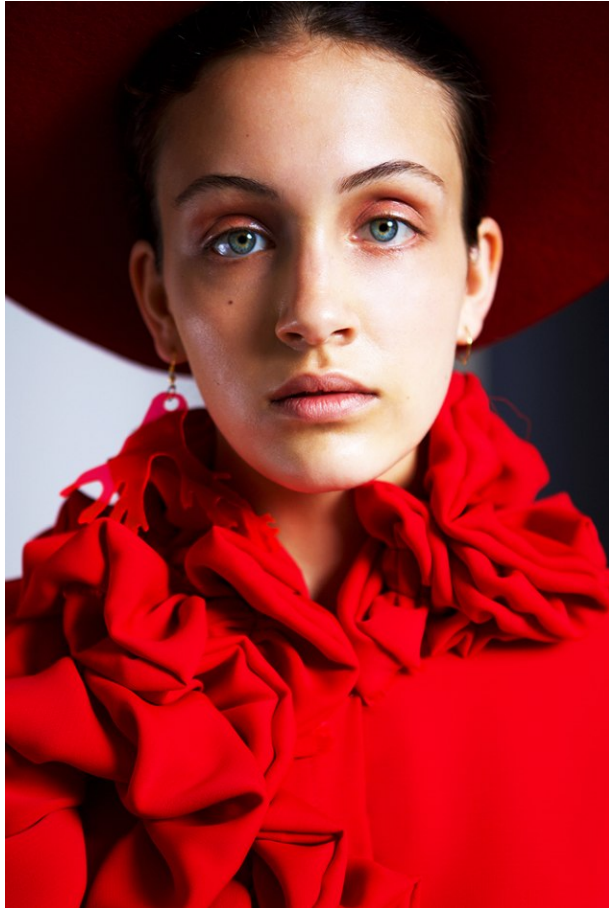

LUISE BÜHLER

T: +43 1 586 90 27

office@stellamodels.com

www.stellamodels.com

—
STELLA
MODELS
×