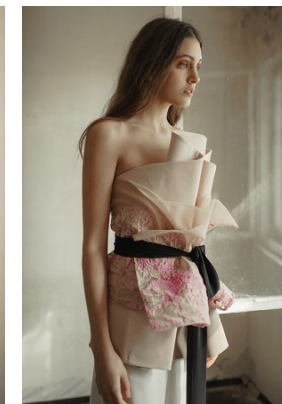

www.stellamodels.com

—
STELLA
MODELS
×

| | | | | | | | |
|--------|------|-------|-------|------|-------|-------|-----------|
| HEIGHT | BUST | DRESS | WAIST | HIPS | SHOES | HAIR | EYES |
| 180 | 80 | 36 | 62 | 91 | 39.5 | BROWN | BLUE/GREY |