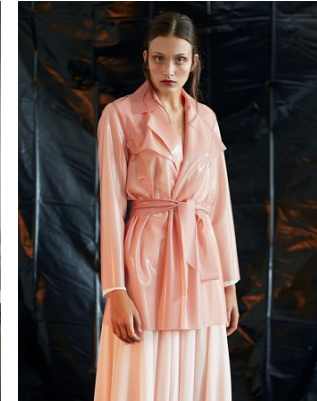

www.stellamodels.com

—
STELLA
MODELS
×

| | | | | | | | |
|--------|------|-------|-------|------|-------|-------|-----------|
| HEIGHT | BUST | DRESS | WAIST | HIPS | SHOES | HAIR | EYES |
| 180 | 80 | 36 | 62 | 91 | 39.5 | BROWN | BLUE/GREY |