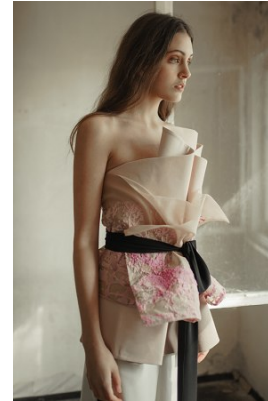

www.stellamodels.com

—
STELLA
MODELS
×

| | | | | | | | |
|--------|------|-------|-------|------|-------|-------|-----------|
| HEIGHT | BUST | DRESS | WAIST | HIPS | SHOES | HAIR | EYES |
| 180 | 80 | 36 | 62 | 91 | 39.5 | BROWN | BLUE/GREY |