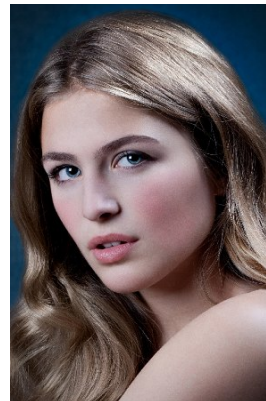

www.stellamodels.com

—
STELLA
MODELS
×

HEIGHT	BUST	DRESS	WAIST	HIPS	SHOES	HAIR	EYES
178	89	34-36	62	92	40	BLONDE	BLUE