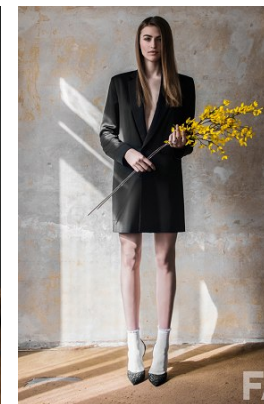

www.stellamodels.com

—
STELLA
MODELS
×

HEIGHT	BUST	DRESS	WAIST	HIPS	SHOES	HAIR	EYES
178	85	34-36	61	88	40	BLONDE	BLUE