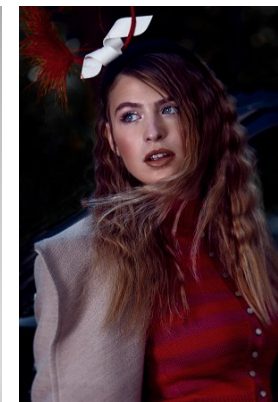

[www.stellamodels.com](http://www.stellamodels.com)

—  
STELLA  
MODELS  
×

HEIGHT	BUST	DRESS	WAIST	HIPS	SHOES	HAIR	EYES
178	85	34-36	61	88	40	BLONDE	BLUE