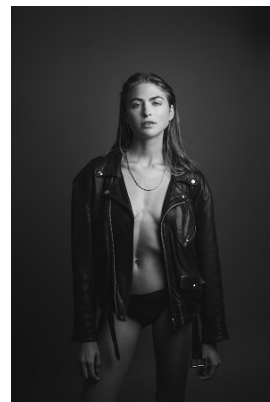

[www.stellamodels.com](http://www.stellamodels.com)

—  
STELLA  
MODELS  
×

HEIGHT	BUST	DRESS	WAIST	HIPS	SHOES	HAIR	EYES
178	85	34-36	61	88	40	BLONDE	BLUE