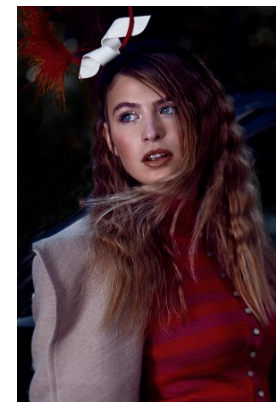

www.stellamodels.com

—
STELLA
MODELS
×

HEIGHT	BUST	DRESS	WAIST	HIPS	SHOES	HAIR	EYES
178	85	34-36	61	88	40	BLONDE	BLUE