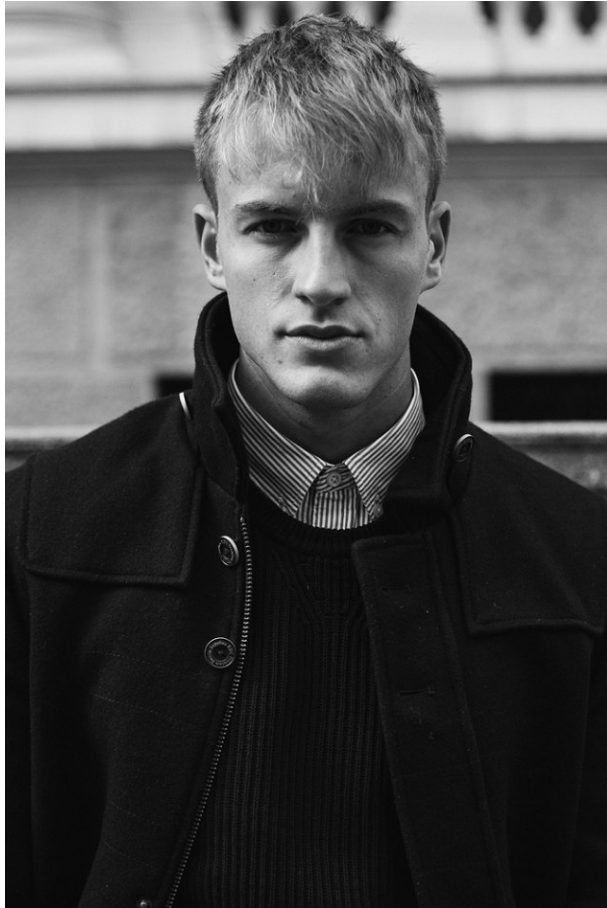

HENRY WINKLER

T: +43 1 586 90 27

office@stellamodels.com

www.stellamodels.com

—
**STELLA
MODELS**
×