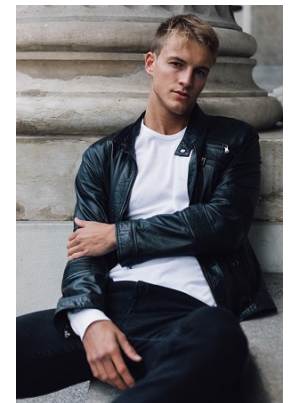

www.stellamodels.com

—
**STELLA
MODELS**
×

HEIGHT
191

CHEST
97

WAIST
76

SHOES
43

HAIR
BLONDE

EYES
BLUE