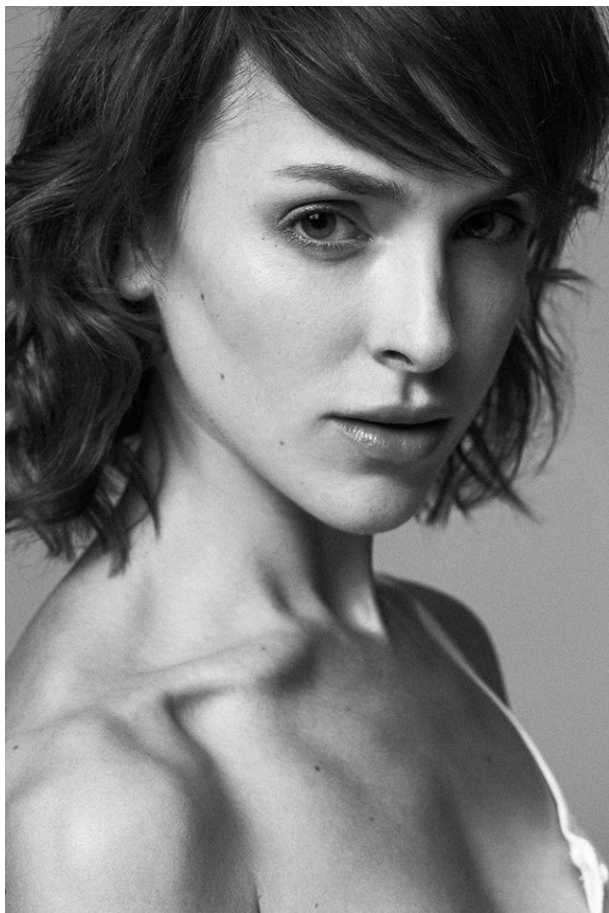

TIFFANY WINTELER

T: +43 1 586 90 27

office@stellamodels.com

—
STELLA
MODELS
×

www.stellamodels.com