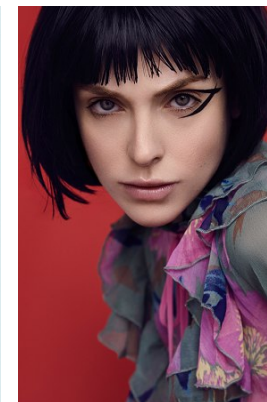

—
STELLA
MODELS
×

www.stellamodels.com

HEIGHT	BUST	DRESS	WAIST	HIPS	SHOES	HAIR	EYES
177	84	34-36	60	88	38.5	BROWN	GREEN