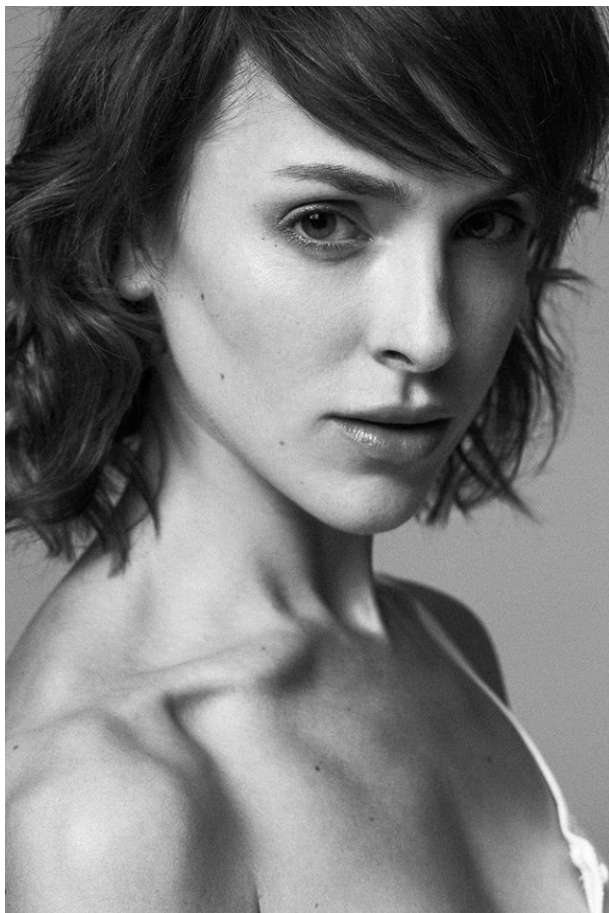

TIFFANY WINTELER

T: +43 1 586 90 27

office@stellamodels.com

www.stellamodels.com

—
STELLA
MODELS
×