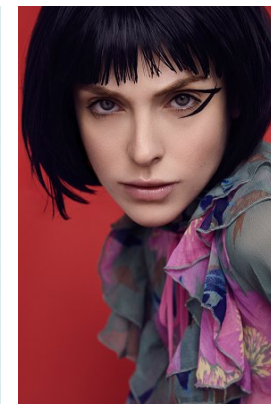

www.stellamodels.com

—
STELLA
MODELS
×

HEIGHT	BUST	DRESS	WAIST	HIPS	SHOES	HAIR	EYES
177	84	34-36	60	88	38.5	BROWN	GREEN