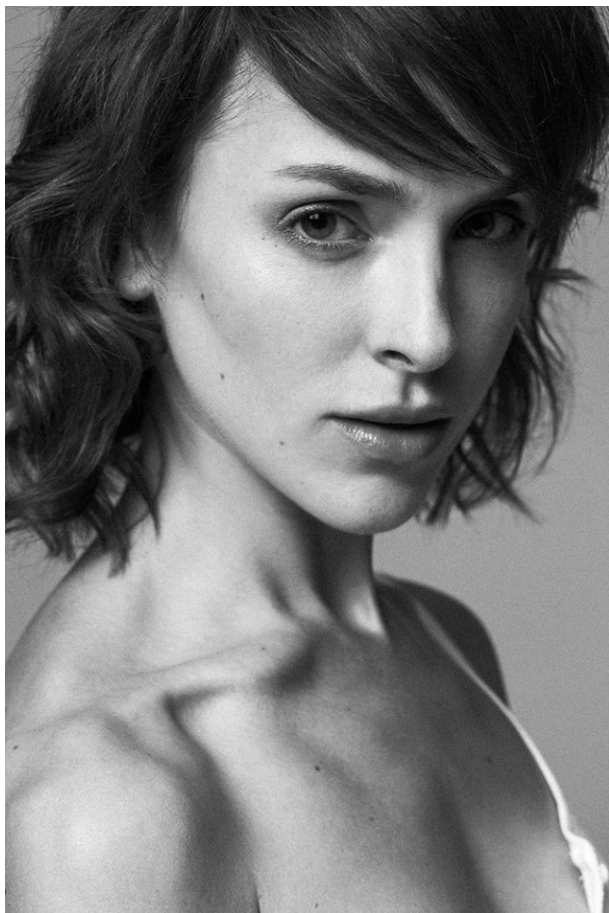

TIFFANY WINTELER

T: +43 1 586 90 27

office@stellamodels.com

STELLA
MODELS

www.stellamodels.com