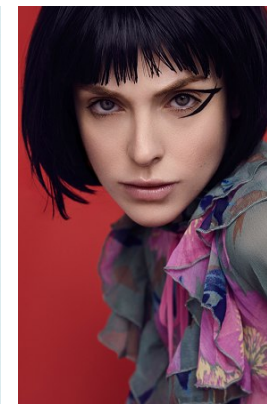

STELLA
MODELS

www.stellamodels.com

HEIGHT	BUST	DRESS	WAIST	HIPS	SHOES	HAIR	EYES
177	84	34-36	60	88	38.5	BROWN	GREEN