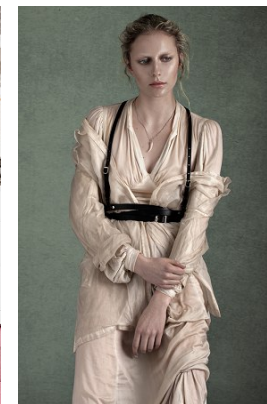

www.stellamodels.com

—
STELLA
MODELS
×

HEIGHT	BUST	DRESS	WAIST	HIPS	SHOES	HAIR	EYES
177	83	34	62	89	39	BLONDE	BLUE