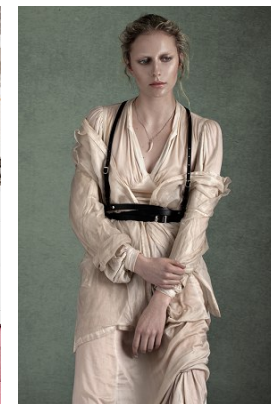

www.stellamodels.com

—
STELLA
MODELS
×

HEIGHT	BUST	DRESS	WAIST	HIPS	SHOES	HAIR	EYES
177	83	34	62	89	39	BLONDE	BLUE