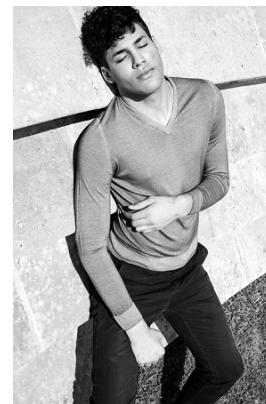

www.stellamodels.com

—
STELLA
MODELS
×

HEIGHT	CHEST	WAIST	SHOES	HAIR	EYES
194	96	83	47.5	DARK BROWN	BROWN