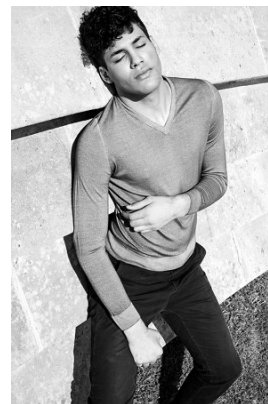

www.stellamodels.com

—
STELLA
MODELS
×

HEIGHT	CHEST	WAIST	SHOES	HAIR	EYES
194	96	83	47.5	DARK BROWN	BROWN