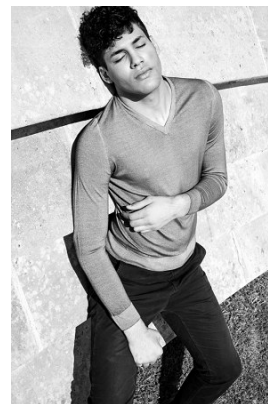

[www.stellamodels.com](http://www.stellamodels.com)

—  
STELLA  
MODELS  
×

HEIGHT	CHEST	WAIST	SHOES	HAIR	EYES
194	96	83	47.5	DARK BROWN	BROWN