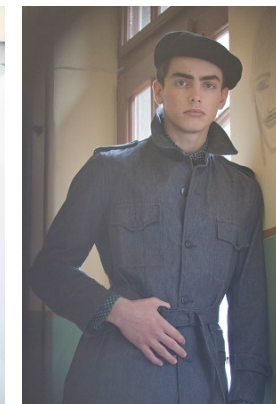

www.stellamodels.com

—
STELLA
MODELS
×

HEIGHT	CHEST	WAIST	SHOES	HAIR	EYES
186	90	69	45.5	BROWN	GREEN/BROWN