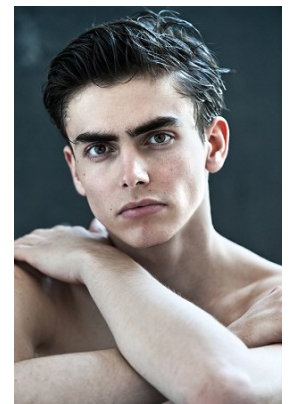

*office@stellamodels.com*

[www.stellamodels.com](http://www.stellamodels.com)

—  
STELLA  
MODELS  
×

HEIGHT	CHEST	WAIST	SHOES	HAIR	EYES
186	90	69	44.5	BROWN	GREEN/BROWN