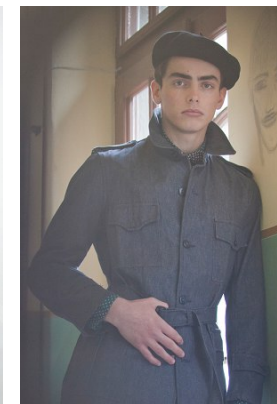

*office@stellamodels.com*

[www.stellamodels.com](http://www.stellamodels.com)

—  
STELLA  
MODELS  
×

HEIGHT	CHEST	WAIST	SHOES	HAIR	EYES
186	90	69	44.5	BROWN	GREEN/BROWN