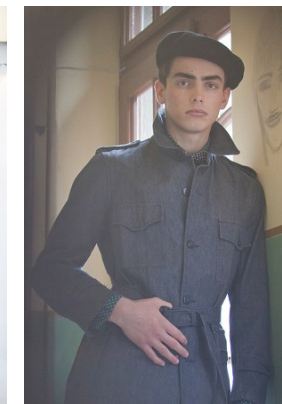

[www.stellamodels.com](http://www.stellamodels.com)

—  
STELLA  
MODELS  
×

HEIGHT	CHEST	WAIST	SHOES	HAIR	EYES
186	90	69	45.5	BROWN	GREEN/BROWN