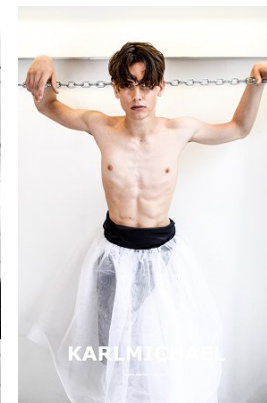

www.stellamodels.com

—
STELLA
MODELS
×

HEIGHT	CHEST	WAIST	SHOES	HAIR	EYES
186	90	69	45.5	BROWN	GREEN/BROWN