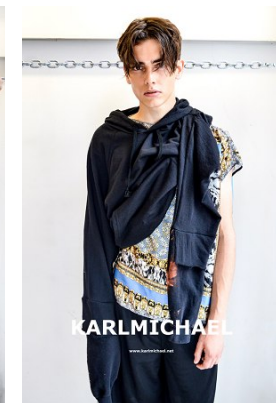

www.stellamodels.com

—
STELLA
MODELS
×

HEIGHT	CHEST	WAIST	SHOES	HAIR	EYES
186	90	69	45.5	BROWN	GREEN/BROWN