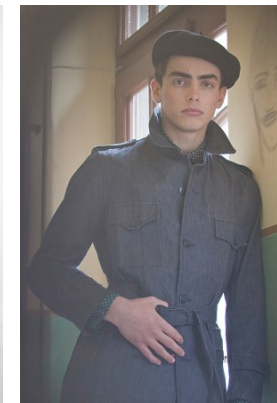

office@stellamodels.com

www.stellamodels.com

—
STELLA
MODELS
×

HEIGHT	CHEST	WAIST	SHOES	HAIR	EYES
186	90	69	45.5	BROWN	GREEN/BROWN