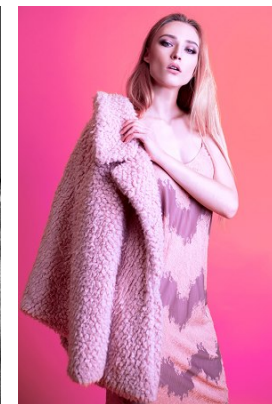

www.stellamodels.com

—
STELLA
MODELS
×

HEIGHT	BUST	DRESS	WAIST	HIPS	SHOES	HAIR	EYES
176	80	34-36	58	90	41	BLONDE	GREEN