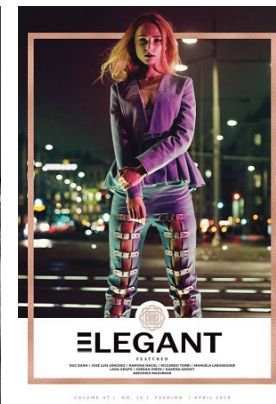

—
STELLA
MODELS

www.stellamodels.com

| | | | | | | | |
|--------|------|-------|-------|------|-------|--------|-------|
| HEIGHT | BUST | DRESS | WAIST | HIPS | SHOES | HAIR | EYES |
| 176 | 80 | 34-36 | 58 | 90 | 41 | BLONDE | GREEN |