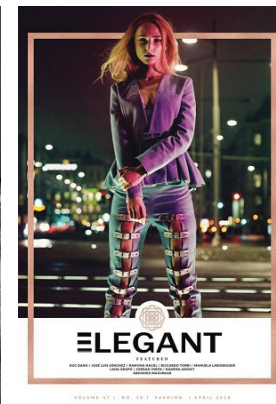

—  
STELLA  
MODELS

[www.stellamodels.com](http://www.stellamodels.com)

HEIGHT	BUST	DRESS	WAIST	HIPS	SHOES	HAIR	EYES
176	80	34-36	58	90	41	BLONDE	GREEN