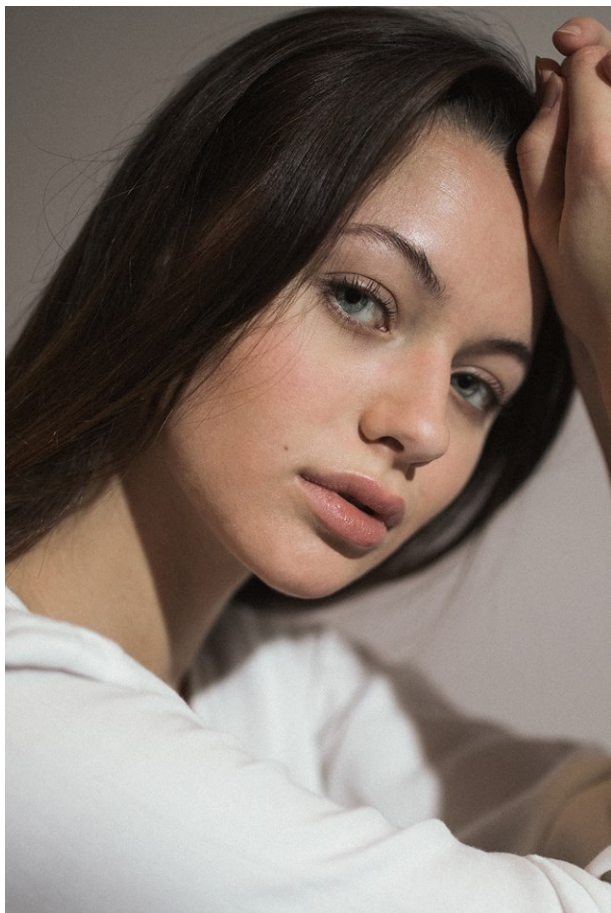

ADELA KARAJKO

T: +43 1 586 90 27

office@stellamodels.com

www.stellamodels.com

—
STELLA
MODELS
×