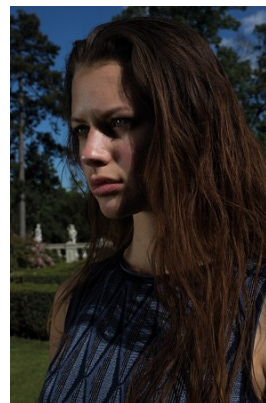

[www.stellamodels.com](http://www.stellamodels.com)

—  
STELLA  
MODELS  
×

HEIGHT	BUST	DRESS	WAIST	HIPS	SHOES	HAIR	EYES
178	84	36	62	95	39	BLUE	BROWN