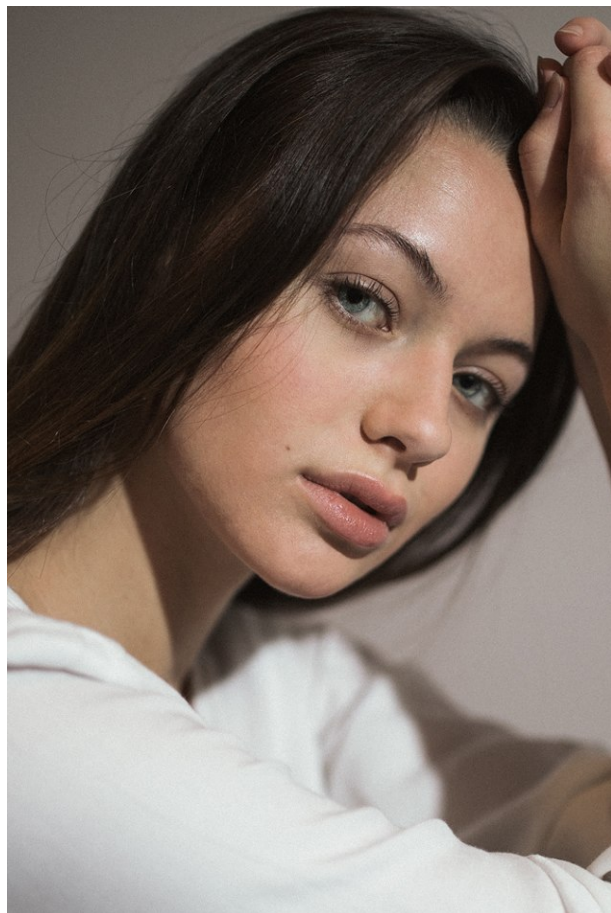

ADELA KARAJKO

T: +43 1 586 90 27

office@stellamodels.com

www.stellamodels.com

—
STELLA
MODELS
×