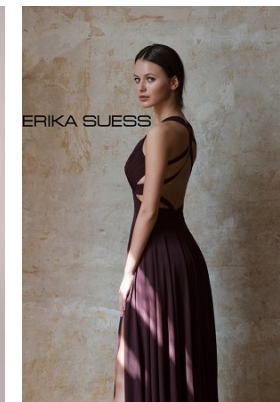

www.stellamodels.com

—
STELLA
MODELS
×

HEIGHT	BUST	DRESS	WAIST	HIPS	SHOES	HAIR	EYES
178	84	36	61	91	39	BROWN	BLUE