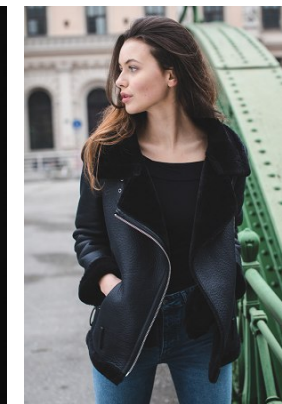

www.stellamodels.com

—
STELLA
MODELS
×

HEIGHT	BUST	DRESS	WAIST	HIPS	SHOES	HAIR	EYES
178	84	36	61	91	39	BROWN	BLUE