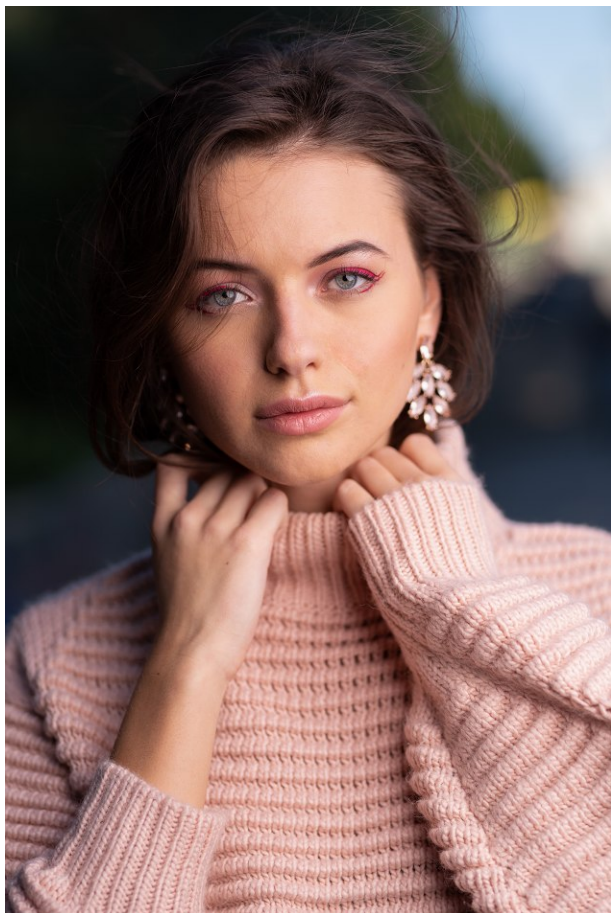

ADELA KARAJKO

T: +43 1 586 90 27

office@stellamodels.com

—
STELLA
MODELS

www.stellamodels.com