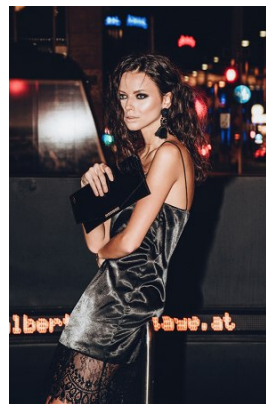

—  
STELLA  
MODELS

[www.stellamodels.com](http://www.stellamodels.com)

HEIGHT	BUST	DRESS	WAIST	HIPS	SHOES	HAIR	EYES
178	84	36	61	91	39	BROWN	BLUE