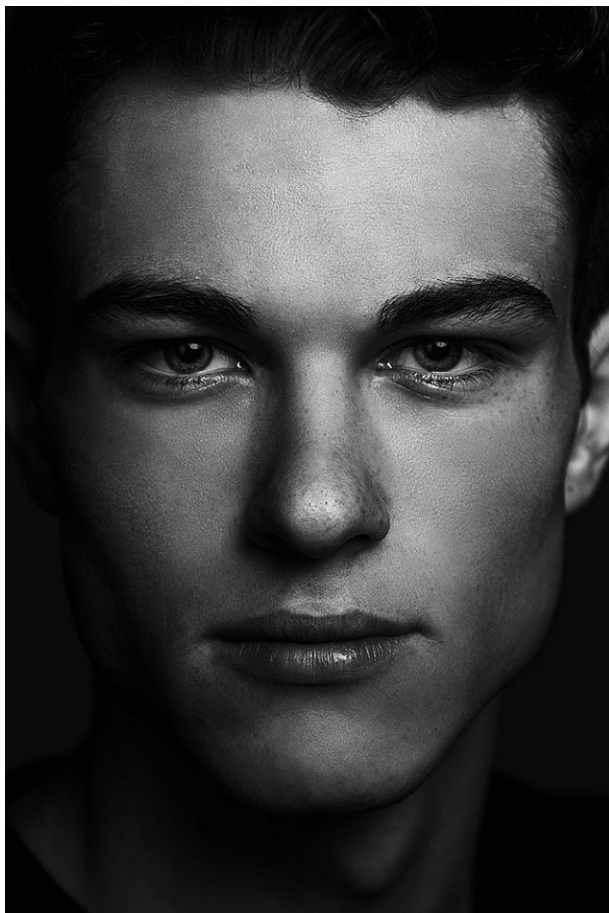

MATTHIAS CHRIST

T: +43 1 586 90 27

office@stellamodels.com

www.stellamodels.com

—
STELLA
MODELS
×