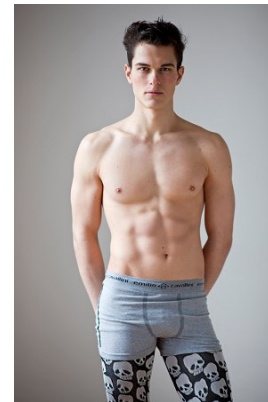

www.stellamodels.com

—
STELLA
MODELS
×

HEIGHT	CHEST	WAIST	SHOES	HAIR	EYES
187	96	74	44	BROWN	BLUE