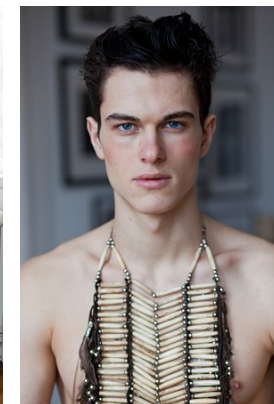

[www.stellamodels.com](http://www.stellamodels.com)

—  
STELLA  
MODELS  
×

HEIGHT	CHEST	WAIST	SHOES	HAIR	EYES
187	96	74	44	BROWN	BLUE