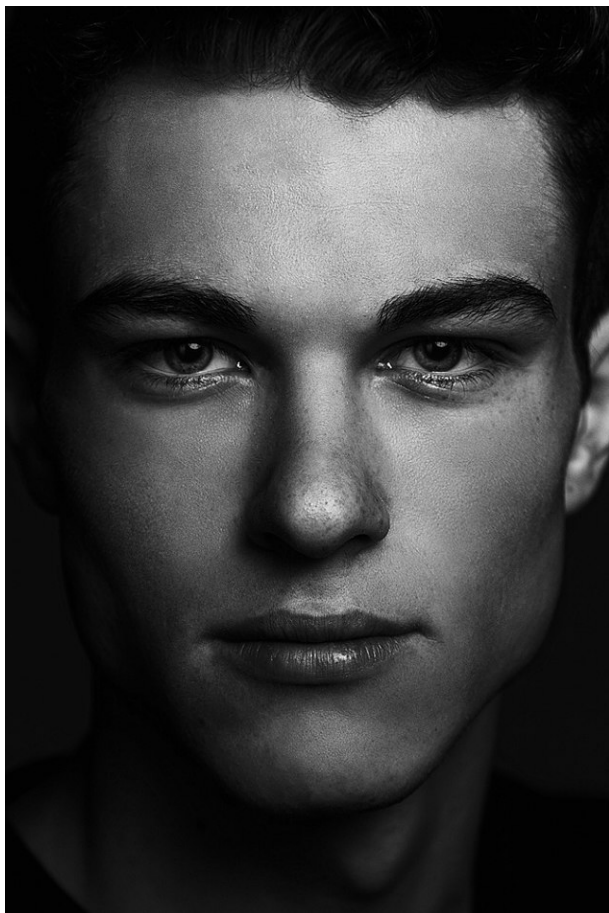

MATTHIAS CHRIST

T: +43 1 586 90 27

office@stellamodels.com

STELLA
MODELS

www.stellamodels.com