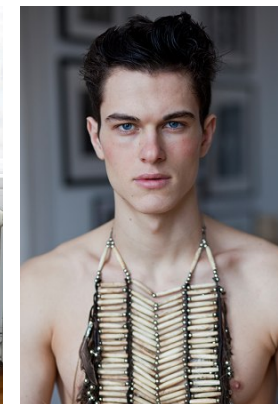

www.stellamodels.com

—
STELLA
MODELS
×

HEIGHT	CHEST	WAIST	SHOES	HAIR	EYES
187	96	74	44	BROWN	BLUE