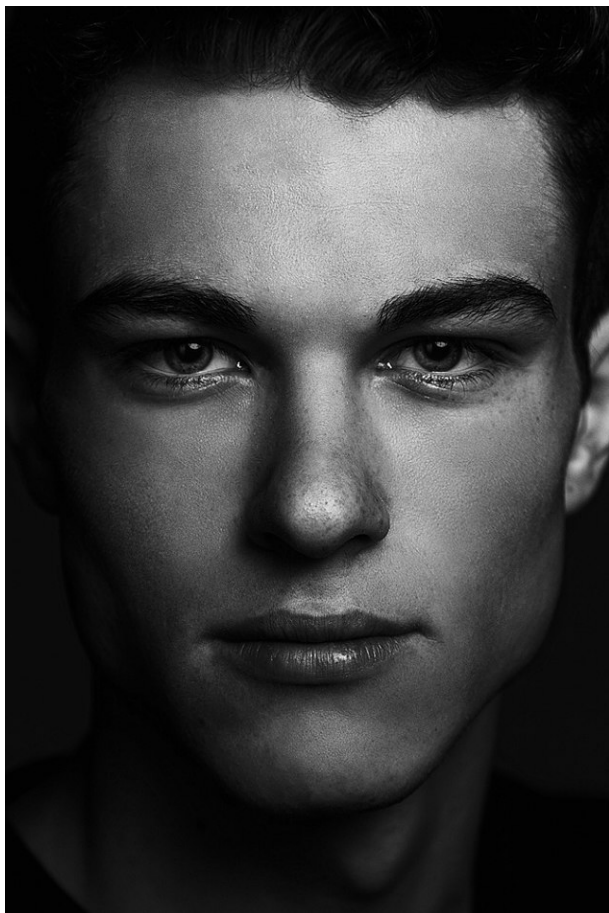

MATTHIAS CHRIST

T: +43 1 586 90 27

office@stellamodels.com

—
STELLA
MODELS
×

www.stellamodels.com