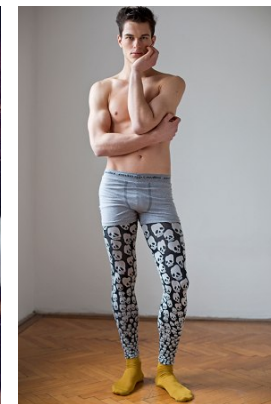

—
STELLA
MODELS

www.stellamodels.com

HEIGHT	CHEST	WAIST	SHOES	HAIR	EYES
187	96	74	44	BROWN	BLUE