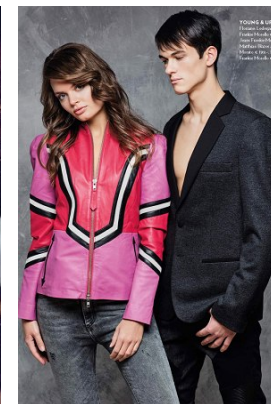

STELLA
MODELS

www.stellamodels.com

HEIGHT	CHEST	WAIST	SHOES	HAIR	EYES
187	96	73	44	BROWN	BLUE