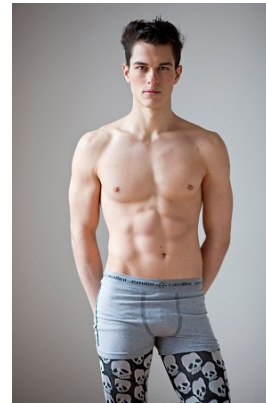

www.stellamodels.com

—
STELLA
MODELS
×

HEIGHT	CHEST	WAIST	SHOES	HAIR	EYES
187	96	74	44	BROWN	BLUE