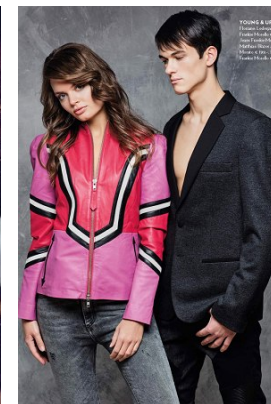

—
STELLA
MODELS
×

www.stellamodels.com

HEIGHT	CHEST	WAIST	SHOES	HAIR	EYES
187	96	73	44	BROWN	BLUE