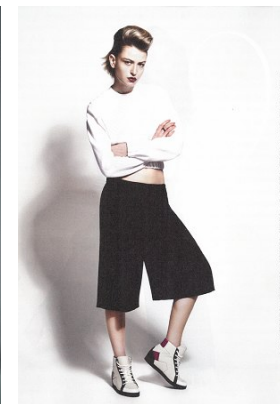

www.stellamodels.com

—
STELLA
MODELS
×

HEIGHT	DRESS	SHOES	HAIR	EYES
180	36	41	BLONDE	BLUE