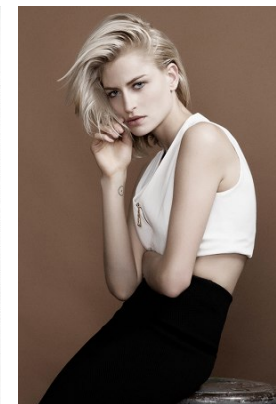

[www.stellamodels.com](http://www.stellamodels.com)

—  
STELLA  
MODELS  
×

HEIGHT	DRESS	SHOES	HAIR	EYES
180	36	41	BLONDE	BLUE