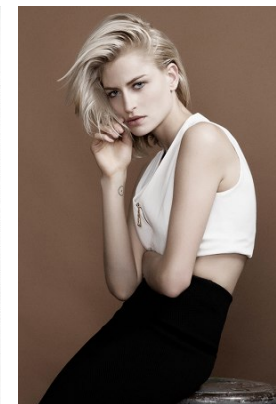

www.stellamodels.com

—
STELLA
MODELS
×

HEIGHT	DRESS	SHOES	HAIR	EYES
180	36	41	BLONDE	BLUE