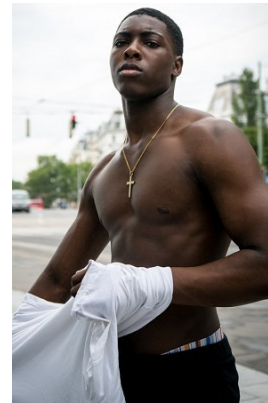

www.stellamodels.com

—
STELLA
MODELS
×

HEIGHT
187

CHEST
95

WAIST
77

SHOES
46.5

HAIR
BLACK

EYES
BROWN